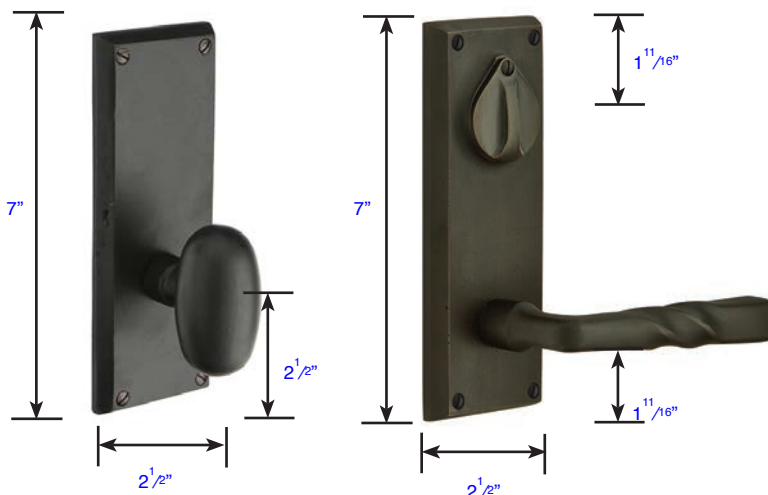

Rectangular Plates are 1/2" Thick

Non-Keyed
 Passage (71013)
 Privacy (72013)
 Dummy (70053)

Keyed
3 5/8" C-to-C
 Single Cylinder (7360)
 Double Cylinder (7361)
 Dummy (7365)

Non-Keyed
 Passage (7512)
 Privacy (7612)
 Dummy (7552)

Keyed
5 1/2" C-to-C
 Single Cylinder (7560)
 Double Cylinder (7561)
 Dummy (7565)