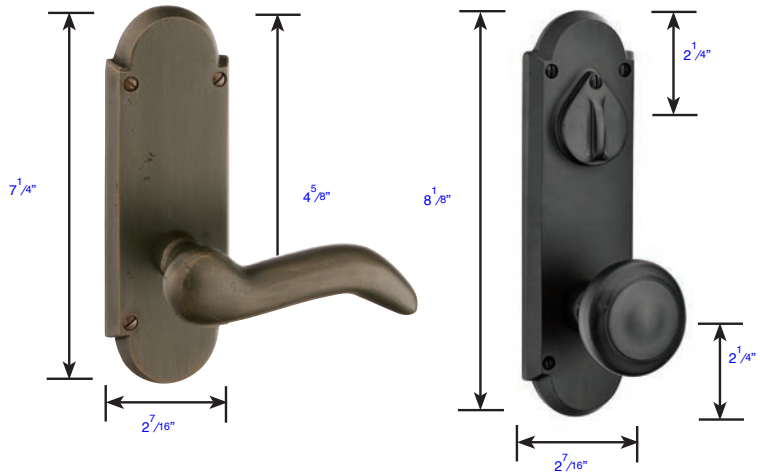

**Sandcast Bronze #5** Plates are 1/2" Thick

**Non-Keyed**  
 Passage (7107)  
 Privacy (7207)  
 Dummy (7057)

**Keyed**  
**3 5/8" C-to-C**  
 Single Cylinder (7070)  
 Double Cylinder (7071)  
 Dummy (7075)

**Non-Keyed**  
 Passage (7707)  
 Privacy (7807)  
 Dummy (7757)

**Keyed**  
**5 1/2" C-to-C**  
 Single Cylinder (7670)  
 Double Cylinder (7671)  
 Dummy (7675)