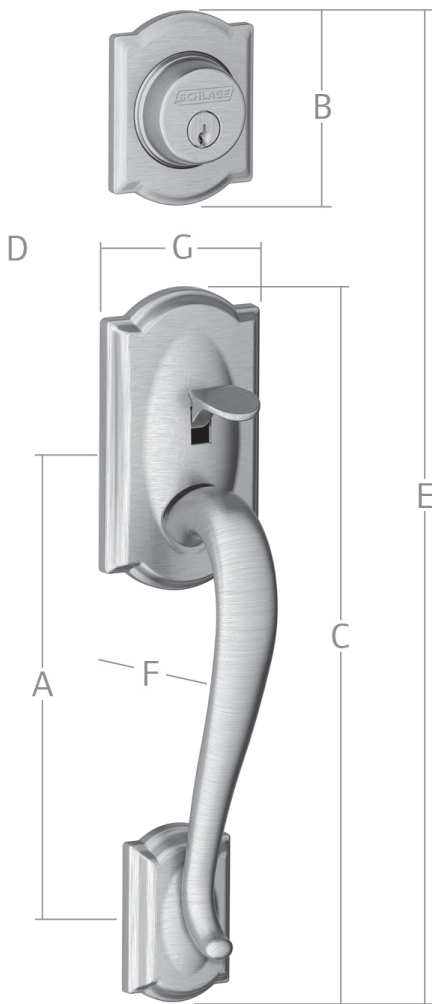

CAMELOT HANDLESET EXTERIOR DIMENSION

A	Center to Center Range - Grip	8 - 3/8" to 9 - 7/8"
B	Height - Top Escutcheon	3 - 3/8"
C	Height - Grip	12 - 1/2"
D	Range of Door Prep (5.5" is ideal)	4" - 5-1/2"
E	Total Handleset Height (5.5" Door Prep)	18 - 1/16"
F	Projection from Door	2 - 15/16"
G	Width of Escutcheon	3"