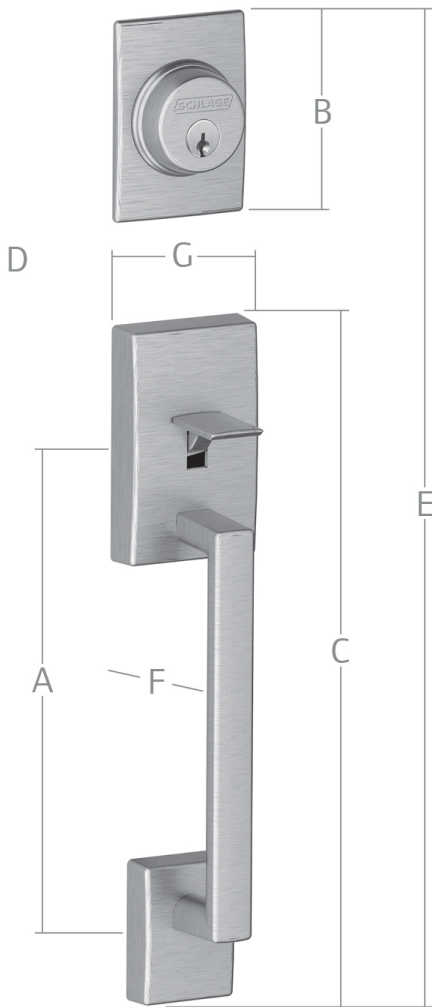

CENTURY HANDLESET EXTERIOR DIMENSION

A	Center to Center Range - Grip	8 - 1/2" to 9 - 3/4"
B	Height - Top Escutcheon	3 - 1/2"
C	Height - Grip	11 - 7/8"
D	Range of Door Prep (5.5" is ideal)	4" - 5-1/2"
E	Total Handleset Height (5.5" Door Prep)	17 - 13/16"
F	Projection from Door	2 - 1/4"
G	Width of Escutcheon	2 - 1/2"