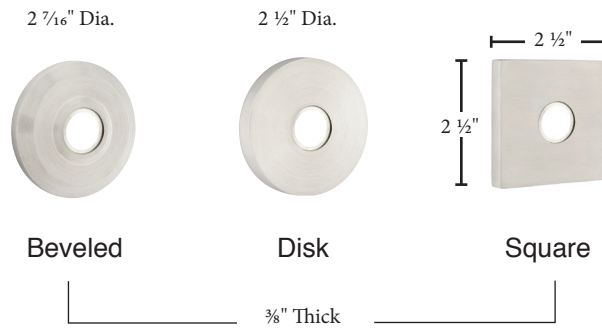

Solid Brass

Modern Brass

Arts & Crafts Brass

Porcelain

Sandcast Bronze

Lost Wax Cast Bronze

- Same dimensions for doorbell buttons
- Screw-to-Screw for rosette/doorbell buttons 1 5/8"

Wrought Steel

Stainless Steel

- Same dimensions for doorbell buttons
- Screw-to-Screw for rosette/doorbell buttons 1 5/8"