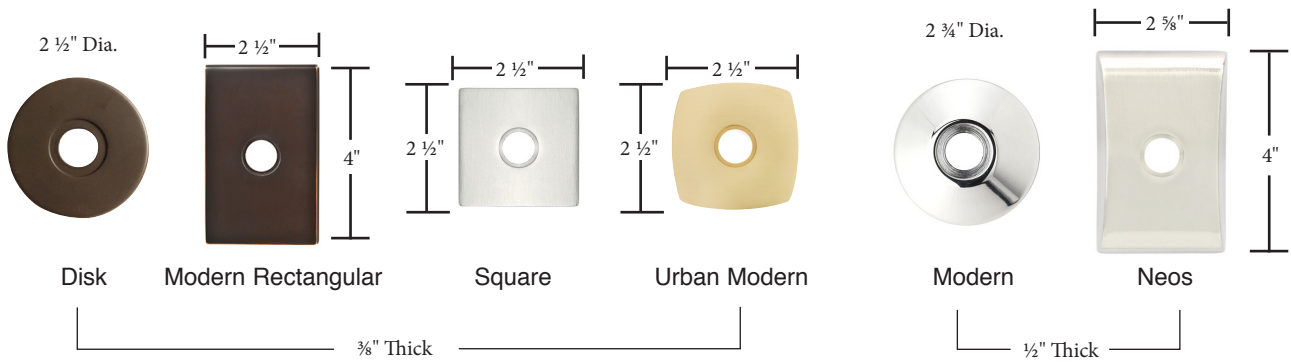

Solid Brass

Modern Brass

Arts & Crafts Brass

Porcelain

Sandcast Bronze

Lost Wax Cast Bronze

- Same dimensions for doorbell buttons
- Screw-to-Screw for rosette/doorbell buttons 1 5/8"

Wrought Steel

Stainless Steel

- Same dimensions for doorbell buttons
- Screw-to-Screw for rosette/doorbell buttons 1 5/8"