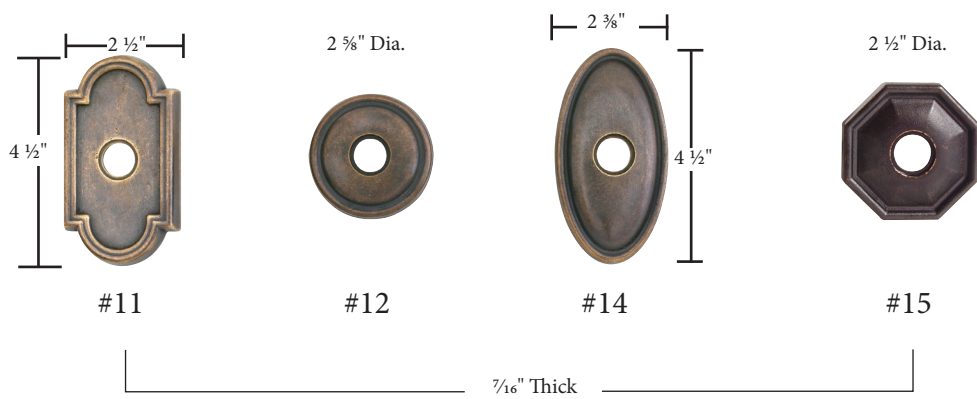

Solid Brass

Modern Brass

Arts & Crafts Brass

Porcelain

Sandcast Bronze

Lost Wax Cast Bronze

- Same dimensions for doorbell buttons
- Screw-to-Screw for rosette/doorbell buttons 1 5/8"

Wrought Steel

Stainless Steel

- Same dimensions for doorbell buttons
- Screw-to-Screw for rosette/doorbell buttons 1 5/8"