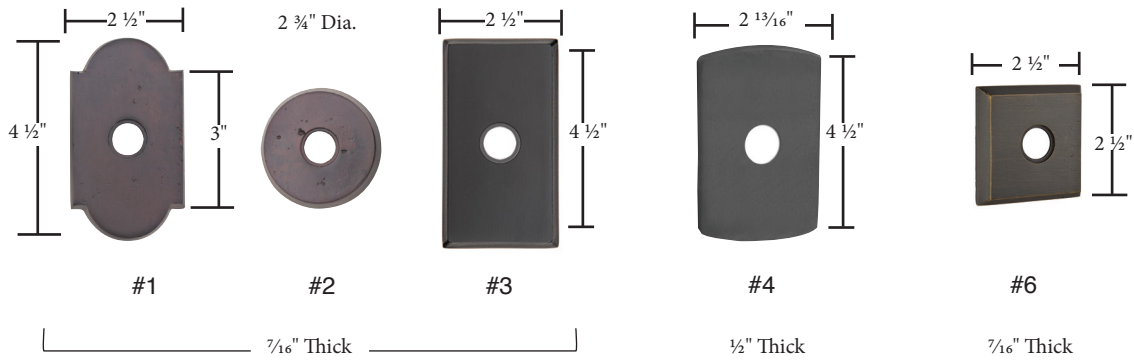

Solid Brass

Modern Brass

Arts & Crafts Brass

Porcelain

Sandcast Bronze

Lost Wax Cast Bronze

- Same dimensions for doorbell buttons
- Screw-to-Screw for rosette/doorbell buttons 1 5/8"

Wrought Steel

Stainless Steel

- Same dimensions for doorbell buttons
- Screw-to-Screw for rosette/doorbell buttons 1 5/8"