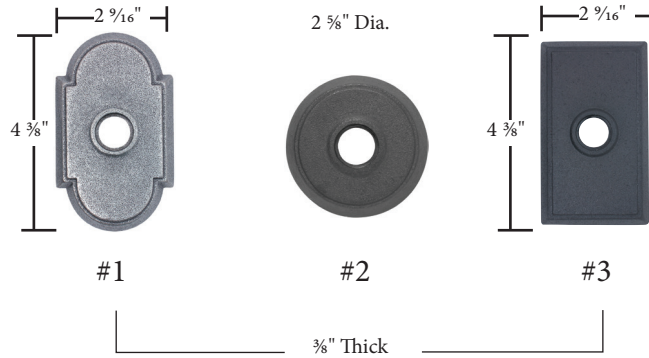

Solid Brass

Modern Brass

Arts & Crafts Brass

Porcelain

Sandcast Bronze

Lost Wax Cast Bronze

- Same dimensions for doorbell buttons
- Screw-to-Screw for rosette/doorbell buttons 1 5/8"

Wrought Steel

Stainless Steel

- Same dimensions for doorbell buttons
- Screw-to-Screw for rosette/doorbell buttons 1 5/8"