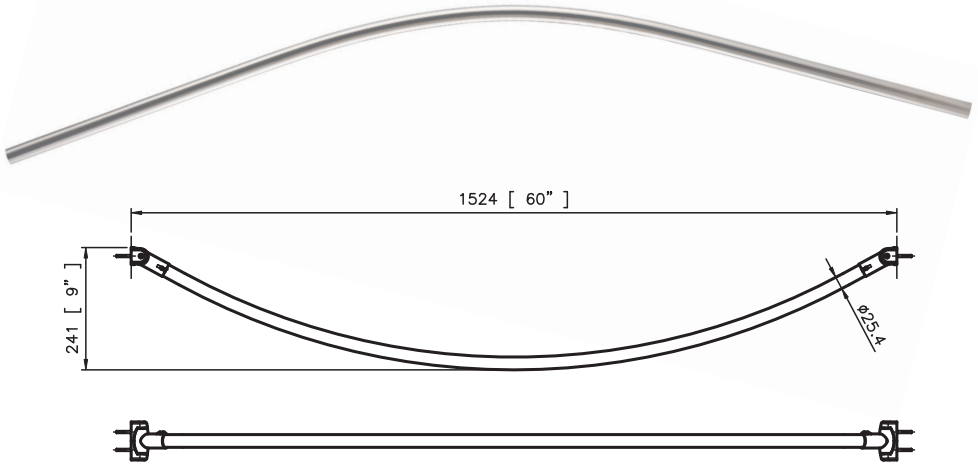

Curved Shower Rods

Product Specification

Curved Shower Rod

Features

- Material: Zinc
- Concealed screws
- Provided with screw pack
- Available in multiple finishes
- Overall size: 60" x 9"

Model Numbers

Item Code	Finish	Box Qty	Case Qty
GBA-SRC5F-PC	US26	0	12
GBA-SRC5F-SN	US15	0	12
GBA-SRC5F-MB	US19	0	12