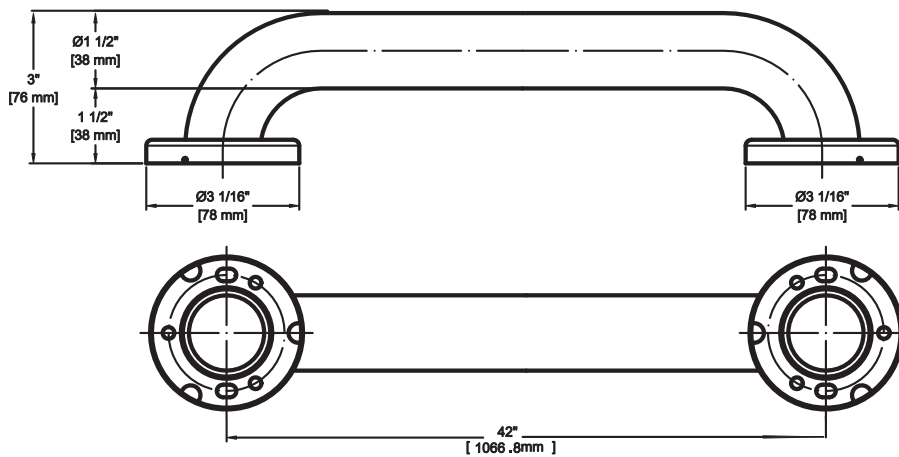

Grab Bars

Product Specification

18" Grab Bar

Features

- Material: SS304
- Concealed screws
- Provided with screw pack
- Available in Stainless Steel
- Overall size: 18" x 3"

Model Numbers

Item Code	Finish	Box Qty	Case Qty
GBA-GB18C-SS	US32D	0	10

Grab Bars

Product Specification

24" Grab Bar

Features

- Material: SS304
- Concealed screws
- Provided with screw pack
- Available in Stainless Steel
- Overall size: 24" x 3"

Model Numbers

Item Code	Finish	Box Qty	Case Qty
GBA-GB24C-SS	US32D	0	10

Grab Bars

Product Specification

36" Grab Bar

Features

- Material: SS304
- Concealed screws
- Provided with screw pack
- Available in Stainless Steel
- Overall size: 36" x 3"

Model Numbers

Item Code	Finish	Box Qty	Case Qty
GBA-GB36C-SS	US32D	0	10

Grab Bars

Product Specification

42" Grab Bar

Features

- Material: SS304
- Concealed screws
- Provided with screw pack
- Available in Stainless Steel
- Overall size: 42" x 3"

Model Numbers

Item Code	Finish	Box Qty	Case Qty
GBA-GB42C-SS	US32D	0	10