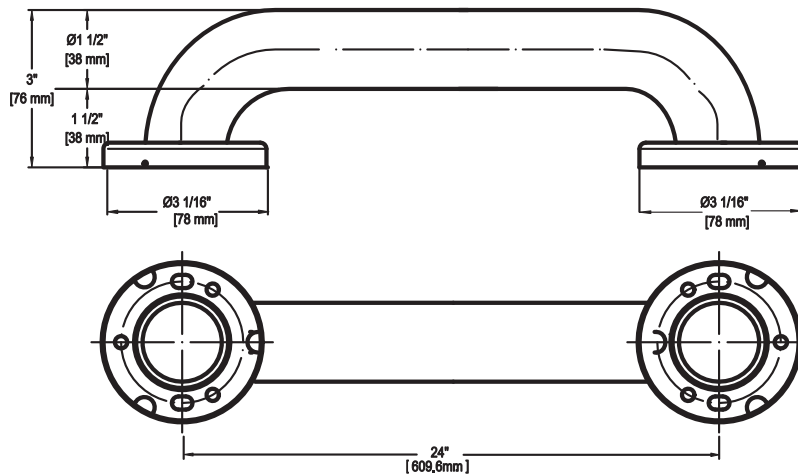

Grab Bars

Product Specification

18" Grab Bar

Features

- Material: SS304
- Concealed screws
- Provided with screw pack
- Available in Stainless Steel
- Overall size: 18" x 3"

Model Numbers

Item Code	Finish	Box Qty	Case Qty
GBA-GB18C-SS	US32D	0	10

Grab Bars

Product Specification

24" Grab Bar

Features

- Material: SS304
- Concealed screws
- Provided with screw pack
- Available in Stainless Steel
- Overall size: 24" x 3"

Model Numbers

Item Code	Finish	Box Qty	Case Qty
GBA-GB24C-SS	US32D	0	10

Grab Bars

Product Specification

36" Grab Bar

Features

- Material: SS304
- Concealed screws
- Provided with screw pack
- Available in Stainless Steel
- Overall size: 36" x 3"

Model Numbers

Item Code	Finish	Box Qty	Case Qty
GBA-GB36C-SS	US32D	0	10

Grab Bars

Product Specification

42" Grab Bar

Features

- Material: SS304
- Concealed screws
- Provided with screw pack
- Available in Stainless Steel
- Overall size: 42" x 3"

Model Numbers

Item Code	Finish	Box Qty	Case Qty
GBA-GB42C-SS	US32D	0	10