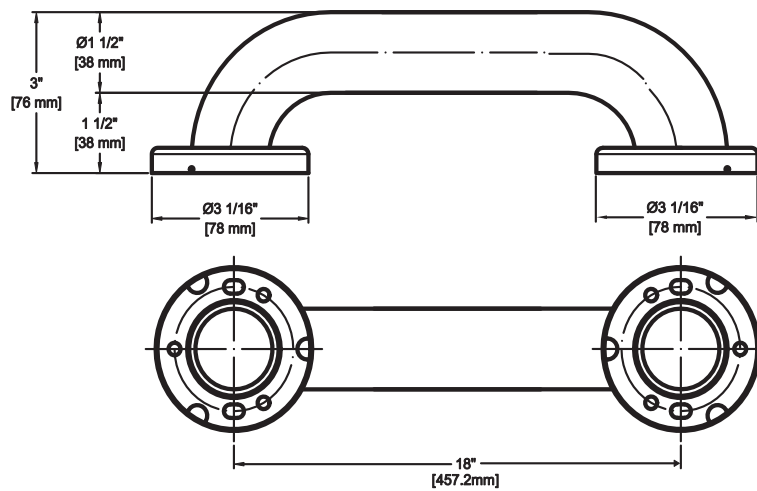

Grab Bars

Product Specification

18" Grab Bar

Features

- Material: SS304
- Concealed screws
- Provided with screw pack
- Available in Stainless Steel
- Overall size: 18" x 3"

Model Numbers

Item Code	Finish	Box Qty	Case Qty
GBA-GB18C-SS	US32D	0	10

Grab Bars

Product Specification

24" Grab Bar

Features

- Material: SS304
- Concealed screws
- Provided with screw pack
- Available in Stainless Steel
- Overall size: 24" x 3"

Model Numbers

Item Code	Finish	Box Qty	Case Qty
GBA-GB24C-SS	US32D	0	10

Grab Bars

Product Specification

36" Grab Bar

Features

- Material: SS304
- Concealed screws
- Provided with screw pack
- Available in Stainless Steel
- Overall size: 36" x 3"

Model Numbers

Item Code	Finish	Box Qty	Case Qty
GBA-GB36C-SS	US32D	0	10

Grab Bars

Product Specification

42" Grab Bar

Features

- Material: SS304
- Concealed screws
- Provided with screw pack
- Available in Stainless Steel
- Overall size: 42" x 3"

Model Numbers

Item Code	Finish	Box Qty	Case Qty
GBA-GB42C-SS	US32D	0	10