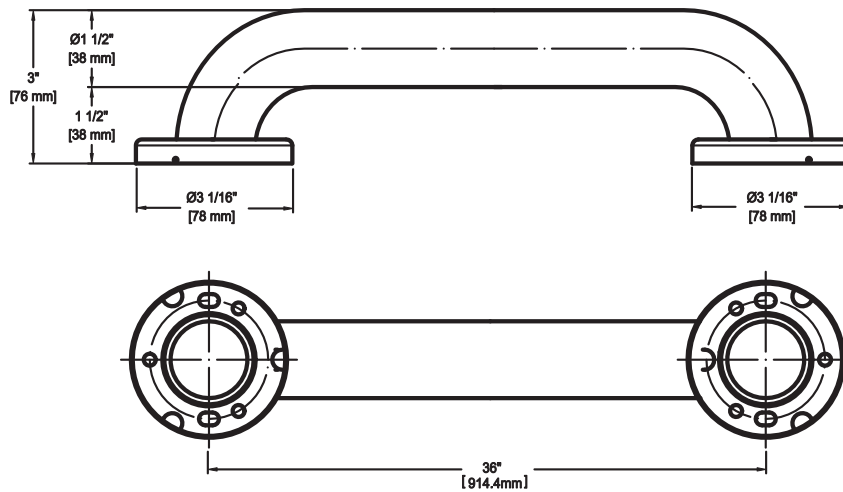

Grab Bars

Product Specification

18" Grab Bar

Features

- Material: SS304
- Concealed screws
- Provided with screw pack
- Available in Stainless Steel
- Overall size: 18" x 3"

Model Numbers

Item Code	Finish	Box Qty	Case Qty
GBA-GB18C-SS	US32D	0	10

Grab Bars

Product Specification

24" Grab Bar

Features

- Material: SS304
- Concealed screws
- Provided with screw pack
- Available in Stainless Steel
- Overall size: 24" x 3"

Model Numbers

Item Code	Finish	Box Qty	Case Qty
GBA-GB24C-SS	US32D	0	10

Grab Bars

Product Specification

36" Grab Bar

Features

- Material: SS304
- Concealed screws
- Provided with screw pack
- Available in Stainless Steel
- Overall size: 36" x 3"

Model Numbers

Item Code	Finish	Box Qty	Case Qty
GBA-GB36C-SS	US32D	0	10

Grab Bars

Product Specification

42" Grab Bar

Features

- Material: SS304
- Concealed screws
- Provided with screw pack
- Available in Stainless Steel
- Overall size: 42" x 3"

Model Numbers

Item Code	Finish	Box Qty	Case Qty
GBA-GB42C-SS	US32D	0	10