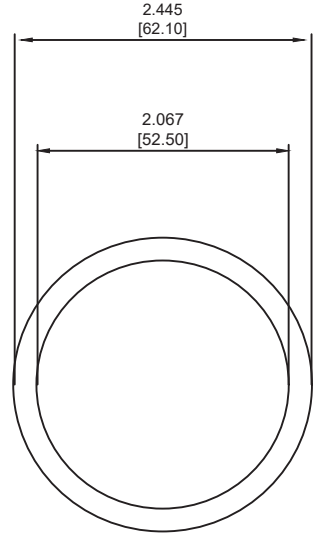

Finger Pull

Product Specification

Finger Pull

Features

- Material: Steel
- Screw-free design
- Available in multiple finishes
- Overall size: 2.445" x 0.365"

Model Numbers

Item Code	Finish	Box Qty	Case Qty
GBH-FP-218-PC	US26	100	500
GBH-FP-218-SN	US15	100	500
GBH-FP-218-MB	US19	100	500