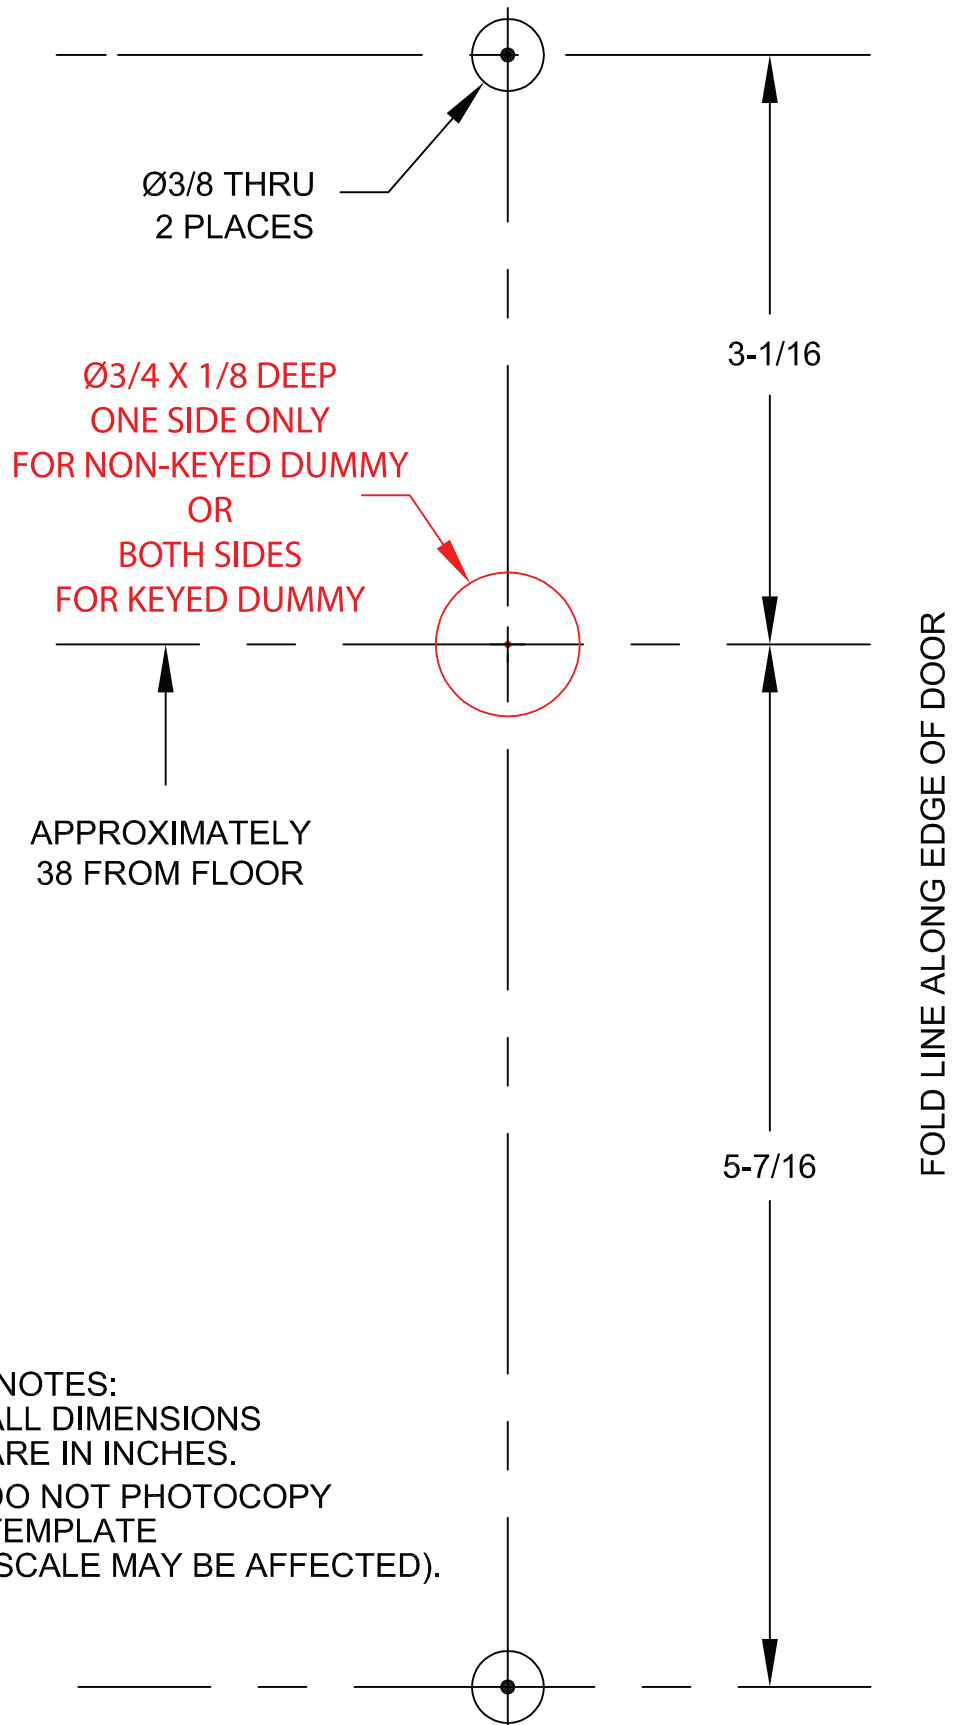

NARROW STYLE NON-KEYED DUMMY SIDEPLATE HOLE PREPARATION (LEFT HAND)*

*NOTES:
ALL DIMENSIONS
ARE IN INCHES.
DO NOT PHOTOCOPY
TEMPLATE
(SCALE MAY BE AFFECTED).