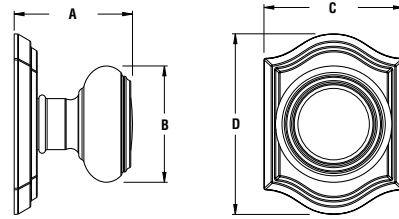

### KNOB SPECIFICATIONS

Door Preparation	2-1/8" cross bore. 1" edge bore for latch.
Door Thickness	1-3/8" to 2" standard. Thick door optional for up to 2-1/2".
Cylinder	Baldwin 5-pin C-Keyway.
Backset	Adjustable 2-3/8" or 2-3/4".
Front & Latch	Square Corner Adjustable (SL) standard. Round Corner (RL), Drive In (DL), or 6 Way Adjustable (6L) optional.
Strike	Square Corner (SS) standard. Round Corner (RS), or Dual Strike (DS) optional. Extended Lip strike shipped with all thick door locks (ES).
Latch Bolt	1/2" passage/privacy/entry function bolt.
Handing	Handing not required.
ANSI/BHMA	Tested to exceed ANSI/BHMA Grade 2 security.
ADA	N/A
UL	20-minute certified UL option available.

### KNOB DIMENSIONS

	CRY	ELL	ROU	TRA	CON	RUS
A	2-29/32"	2-11/32"	2-7/32"	2-1/4"	2-5/32"	2-7/32"
A (Keyed)	N/A	2-3/16"	2-3/16"	2-3/16"	2-3/16"	2-3/16"
B	2-3/16"	2-7/16"	2-3/16"	2-7/32"	2-11/32"	2-11/32"

### ROSE DIMENSIONS

	TAR	TRR	TSR	CRR	CSR	RAR	RSR
C	2-21/32"	2-9/16"	2-19/32"	2-9/16"	2-9/16"	2-11/16"	2-5/8"
D	3-7/16"	2-9/16"	2-19/32"	2-9/16"	2-9/16"	4-1/2"	4"