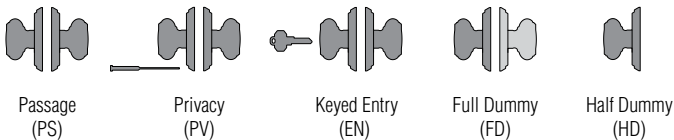

FUNCTIONS

FINISH AVAILABILITY

	003	049	112	141	150	152	260	481	492
CRY	•	•	•	•	•	•	•		
ELL	•	•	•	•	•	•	•		
ROU	•	•	•	•	•	•	•		
TRA	•	•	•	•	•	•	•		
CON			•	•	•		•		
RUS								•	•