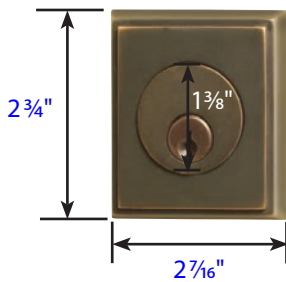

## Rope Style Deadbolt

- Exterior Trim (8464)
- \* 2 1/2" Diameter with Exterior ring
  - \*\* 2 3/8" Diameter without Exterior ring
  - Projection with ext. ring: 1 1/16"
  - Projection without ext. ring: 1/2"
  - 8364 same both sides

## #8 Style Deadbolt

- Exterior Trim (8466)
- Projection is 1/2"
  - 8366 same on both sides

- Interior Trim (8466)
- Projection is 1 1/4"
  - Thickness is 5/16"

## Rectangular Style Deadbolt

- Exterior Trim (8468)
- Projection is 5/16"
  - 8368 same on both sides

- Interior Trim (8468)
- Projection is 1 1/4"
  - Thickness is 9/32"