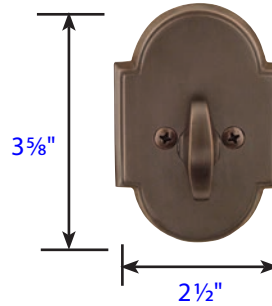

## Rope Style Deadbolt

- Exterior Trim (8464)
- \* 2 1/2" Diameter with Exterior ring
  - \*\* 2 3/8" Diameter without Exterior ring
  - Projection with ext. ring: 1 1/16"
  - Projection without ext. ring: 1/2"
  - 8364 same both sides

- Interior Trim (8464)
- Projection is 1 1/4"
  - Thickness is 5/16"

## #8 Style Deadbolt

- Exterior Trim (8466)
- Projection is 1/2"
  - 8366 same on both sides

- Interior Trim (8466)
- Projection is 1 1/4"
  - Thickness is 5/16"

## Rectangular Style Deadbolt

- Exterior Trim (8468)
- Projection is 5/16"
  - 8368 same on both sides

- Interior Trim (8468)
- Projection is 1 1/4"
  - Thickness is 9/32"