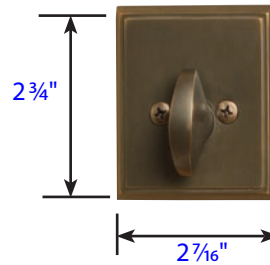

## Rope Style Deadbolt

- Exterior Trim (8464)
- \* 2 1/2" Diameter with Exterior ring
  - \*\* 2 3/8" Diameter without Exterior ring
  - Projection with ext. ring: 1 1/16"
  - Projection without ext. ring: 1/2"
  - 8364 same both sides

## #8 Style Deadbolt

- Exterior Trim (8466)
- Projection is 1/2"
  - 8366 same on both sides

- Interior Trim (8466)
- Projection is 1 1/4"
  - Thickness is 5/16"

## Rectangular Style Deadbolt

- Exterior Trim (8468)
- Projection is 5/16"
  - 8368 same on both sides

- Interior Trim (8468)
- Projection is 1 1/4"
  - Thickness is 9/32"