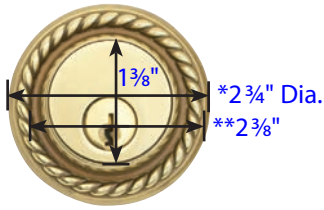

## Rope Style Deadbolt

- Exterior Trim (8464)
- \* 2 1/2" Diameter with Exterior ring
  - \*\* 2 3/8" Diameter without Exterior ring
  - Projection with ext. ring: 1 1/16"
  - Projection without ext. ring: 1/2"
  - 8364 same both sides

- Interior Trim (8464)
- Projection is 1 1/4"
  - Thickness is 5/16"

## #8 Style Deadbolt

- Exterior Trim (8466)
- Projection is 1/2"
  - 8366 same on both sides

- Interior Trim (8466)
- Projection is 1 1/4"
  - Thickness is 5/16"

## Rectangular Style Deadbolt

- Exterior Trim (8468)
- Projection is 5/16"
  - 8368 same on both sides

- Interior Trim (8468)
- Projection is 1 1/4"
  - Thickness is 9/32"