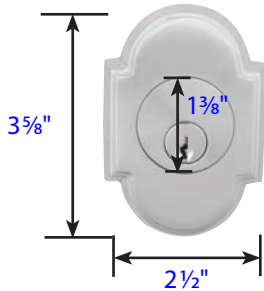

## Rope Style Deadbolt

- Exterior Trim (8464)
- \* 2 1/2" Diameter with Exterior ring
  - \*\* 2 3/8" Diameter without Exterior ring
  - Projection with ext. ring: 1 1/16"
  - Projection without ext. ring: 1/2"
  - 8364 same both sides

- Interior Trim (8464)
- Projection is 1 1/4"
  - Thickness is 5/16"

## #8 Style Deadbolt

- Exterior Trim (8466)
- Projection is 1/2"
  - 8366 same on both sides

- Interior Trim (8466)
- Projection is 1 1/4"
  - Thickness is 5/16"

## Rectangular Style Deadbolt

- Exterior Trim (8468)
- Projection is 5/16"
  - 8368 same on both sides

- Interior Trim (8468)
- Projection is 1 1/4"
  - Thickness is 9/32"