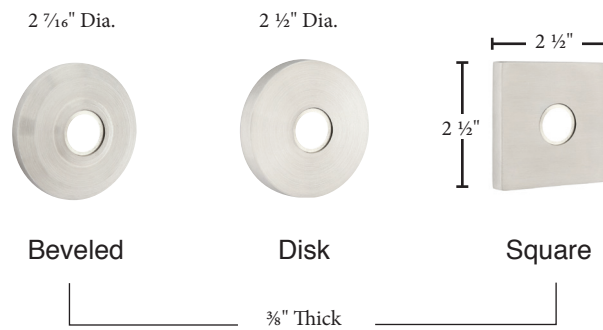

Solid Brass

Modern Brass

Arts & Crafts Brass

Porcelain

Sandcast Bronze

Lost Wax Cast Bronze

- Same dimensions for doorbell buttons
- Screw-to-Screw for rosette/doorbell buttons 1 5/8"

Wrought Steel

Stainless Steel

- Same dimensions for doorbell buttons
- Screw-to-Screw for rosette/doorbell buttons 1 5/8"