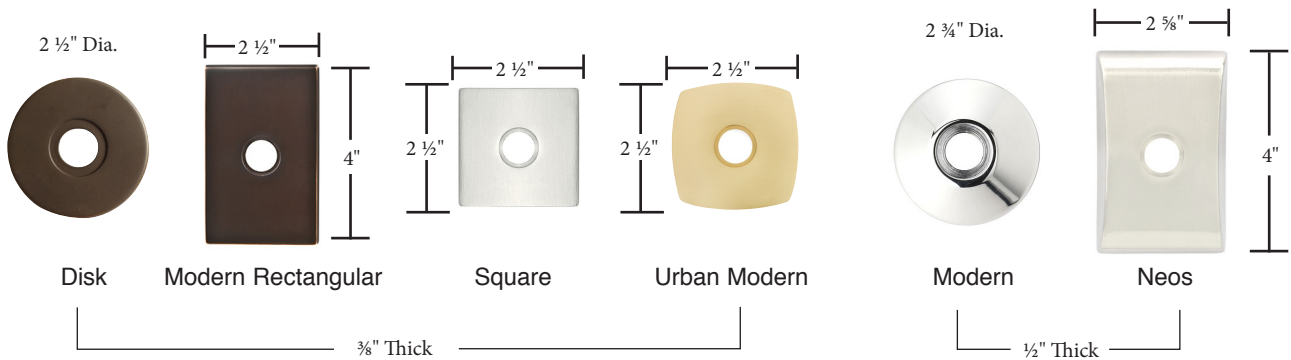

Solid Brass

Modern Brass

Arts & Crafts Brass

Porcelain

Sandcast Bronze

Lost Wax Cast Bronze

- Same dimensions for doorbell buttons
- Screw-to-Screw for rosette/doorbell buttons 1 5/8"

Wrought Steel

Stainless Steel

- Same dimensions for doorbell buttons
- Screw-to-Screw for rosette/doorbell buttons 1 5/8"