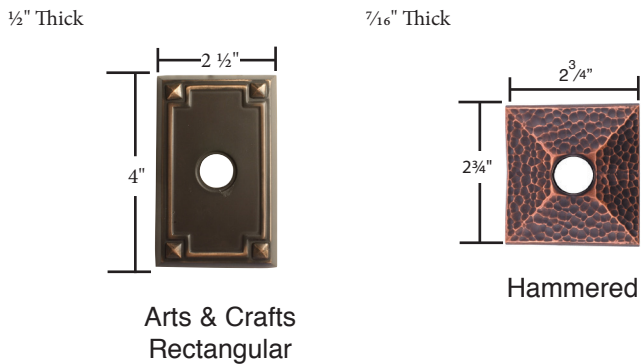

Solid Brass

Modern Brass

Arts & Crafts Brass

Porcelain

Sandcast Bronze

Lost Wax Cast Bronze

- Same dimensions for doorbell buttons
- Screw-to-Screw for rosette/doorbell buttons 1 5/8"

Wrought Steel

Stainless Steel

- Same dimensions for doorbell buttons
- Screw-to-Screw for rosette/doorbell buttons 1 5/8"