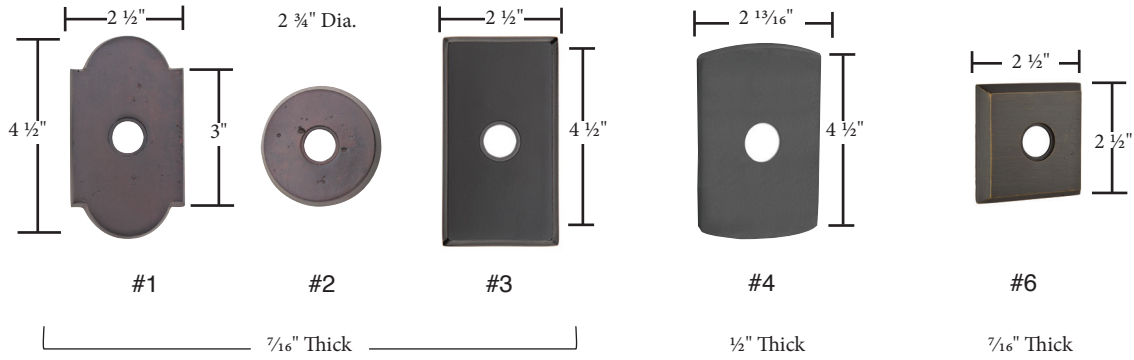

Solid Brass

Modern Brass

Arts & Crafts Brass

Porcelain

Sandcast Bronze

Lost Wax Cast Bronze

- Same dimensions for doorbell buttons
- Screw-to-Screw for rosette/doorbell buttons 1 5/8"

Wrought Steel

Stainless Steel

- Same dimensions for doorbell buttons
- Screw-to-Screw for rosette/doorbell buttons 1 5/8"