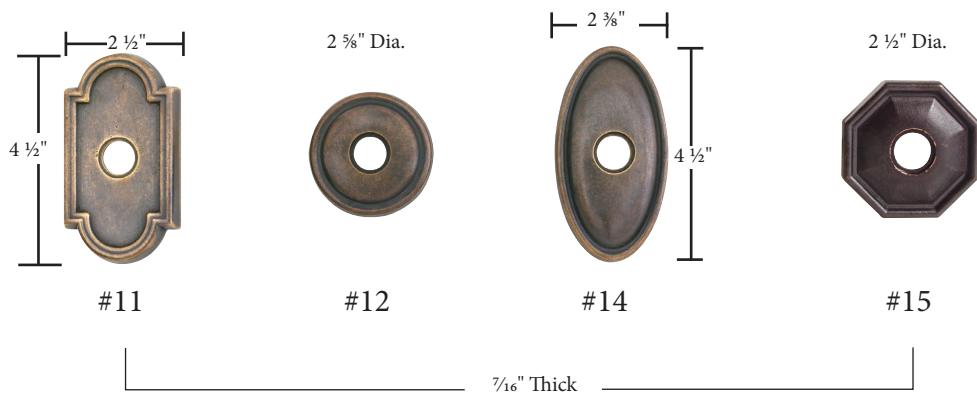

Solid Brass

Modern Brass

Arts & Crafts Brass

Porcelain

Sandcast Bronze

Lost Wax Cast Bronze

- Same dimensions for doorbell buttons
- Screw-to-Screw for rosette/doorbell buttons 1 5/8"

Wrought Steel

Stainless Steel

- Same dimensions for doorbell buttons
- Screw-to-Screw for rosette/doorbell buttons 1 5/8"