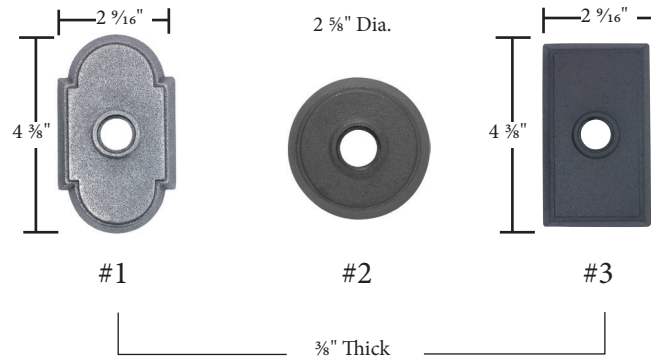

Solid Brass

Modern Brass

Arts & Crafts Brass

Porcelain

Sandcast Bronze

Lost Wax Cast Bronze

- Same dimensions for doorbell buttons
- Screw-to-Screw for rosette/doorbell buttons 1 5/8"

Wrought Steel

Stainless Steel

- Same dimensions for doorbell buttons
- Screw-to-Screw for rosette/doorbell buttons 1 5/8"