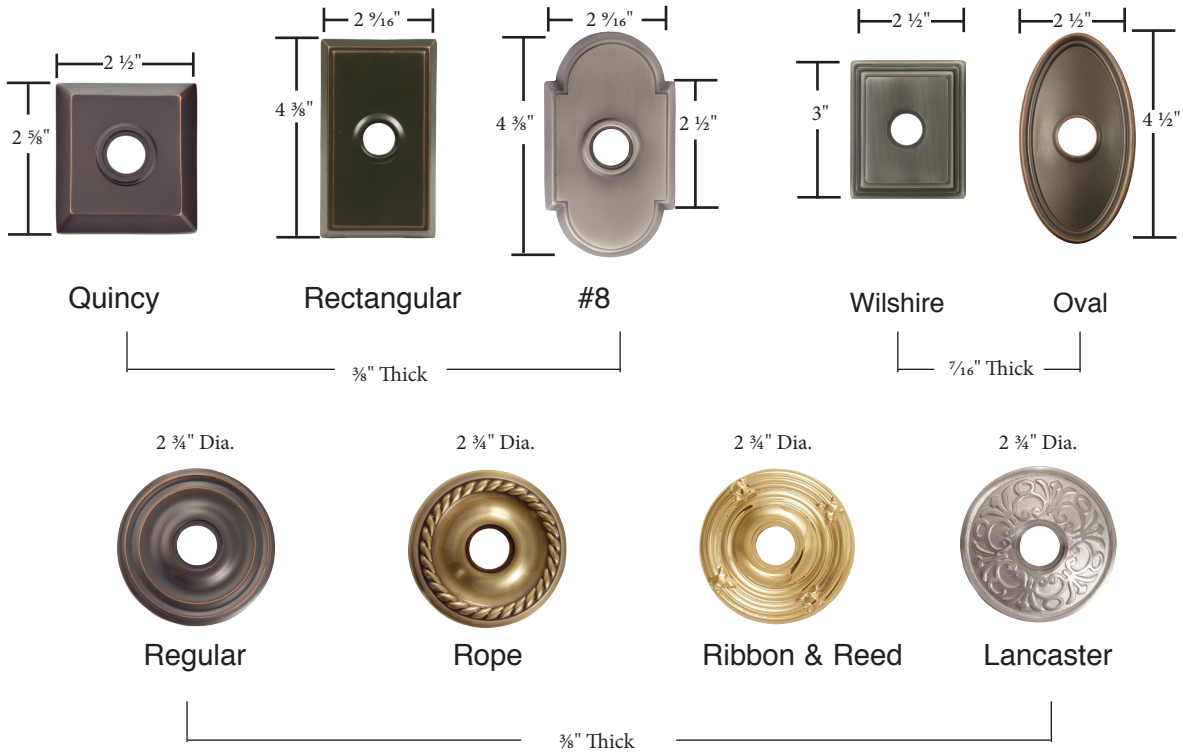

Solid Brass

Modern Brass

Arts & Crafts Brass

Porcelain

Sandcast Bronze

Lost Wax Cast Bronze

- Same dimensions for doorbell buttons
- Screw-to-Screw for rosette/doorbell buttons 1 5/8"

Wrought Steel

Stainless Steel

- Same dimensions for doorbell buttons
- Screw-to-Screw for rosette/doorbell buttons 1 5/8"