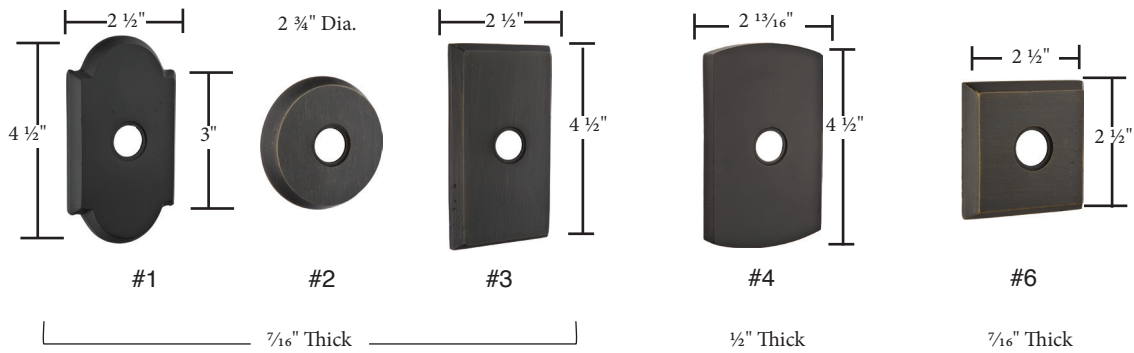

Brass Classic & Designer Rosettes

Brass Modern Rosettes

Arts & Crafts Rosettes

Porcelain Rosette

Sandcast Bronze Rosettes

Lost Wax Cast Bronze Rosettes

Wrought Steel & Stainless Steel Rosettes

- Same dimensions for doorbell buttons
- Screw-to-Screw for rosette/doorbell buttons 1 5/8"