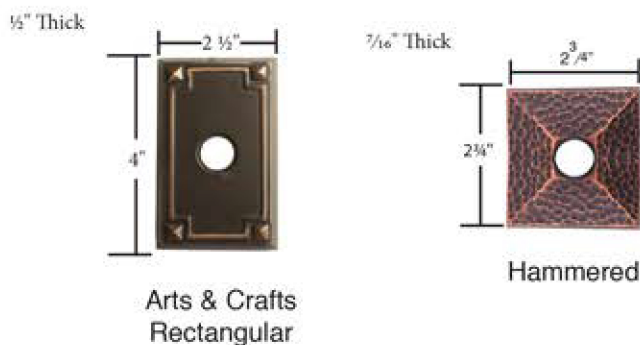

Brass Classic & Designer Rosettes

Brass Modern Rosettes

Arts & Crafts Rosettes

Porcelain Rosette

Sandcast Bronze Rosettes

Lost Wax Cast Bronze Rosettes

Wrought Steel & Stainless Steel Rosettes

- Same dimensions for doorbell buttons
- Screw-to-Screw for rosette/doorbell buttons 1 5/8"