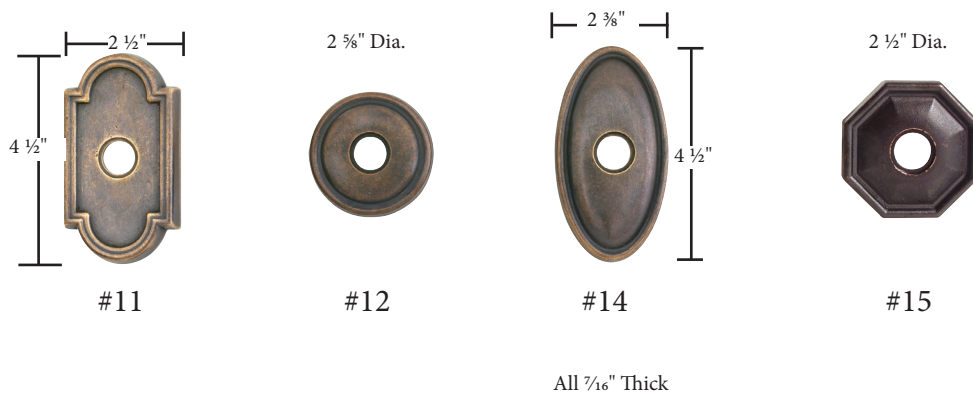

Brass Classic & Designer Rosettes

Brass Modern Rosettes

Arts & Crafts Rosettes

Porcelain Rosette

Sandcast Bronze Rosettes

Lost Wax Cast Bronze Rosettes

Wrought Steel & Stainless Steel Rosettes

- Same dimensions for doorbell buttons
- Screw-to-Screw for rosette/doorbell buttons 1 5/8"