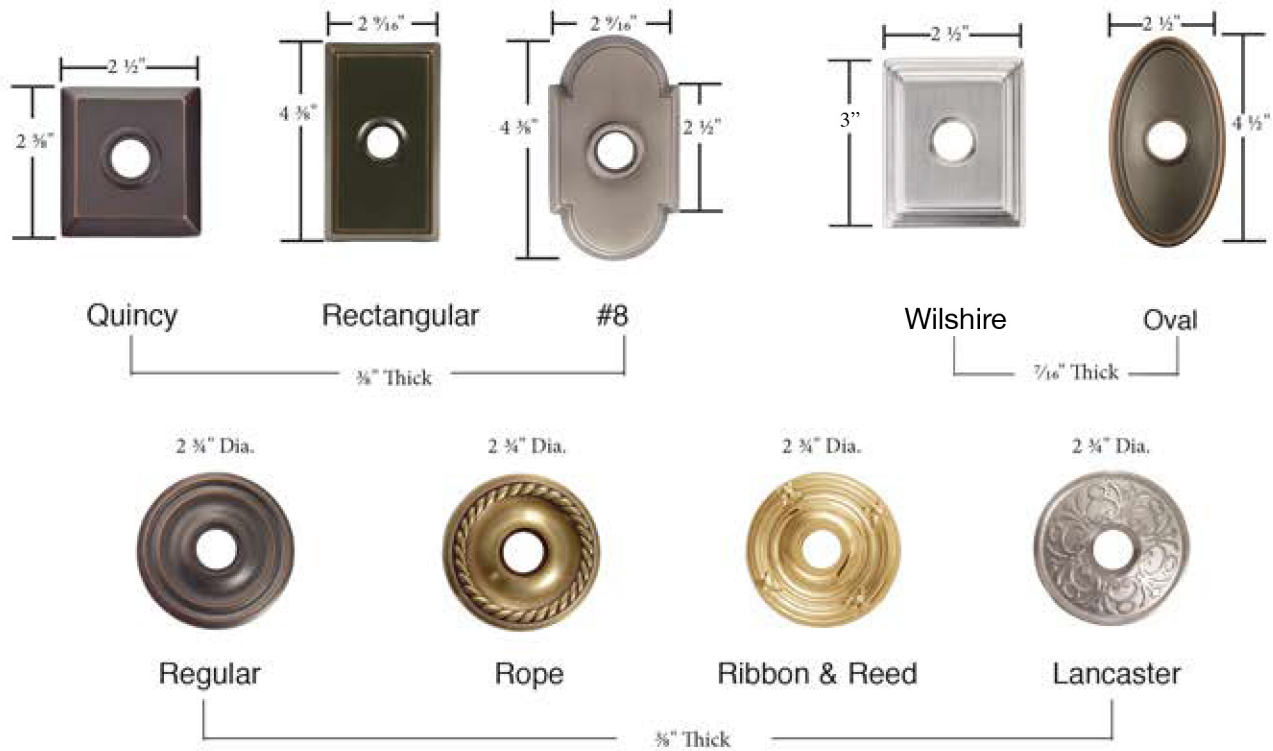

Brass Classic & Designer Rosettes

Brass Modern Rosettes

Arts & Crafts Rosettes

Porcelain Rosette

Sandcast Bronze Rosettes

Lost Wax Cast Bronze Rosettes

Wrought Steel & Stainless Steel Rosettes

- Same dimensions for doorbell buttons
- Screw-to-Screw for rosette/doorbell buttons 1 5/8"