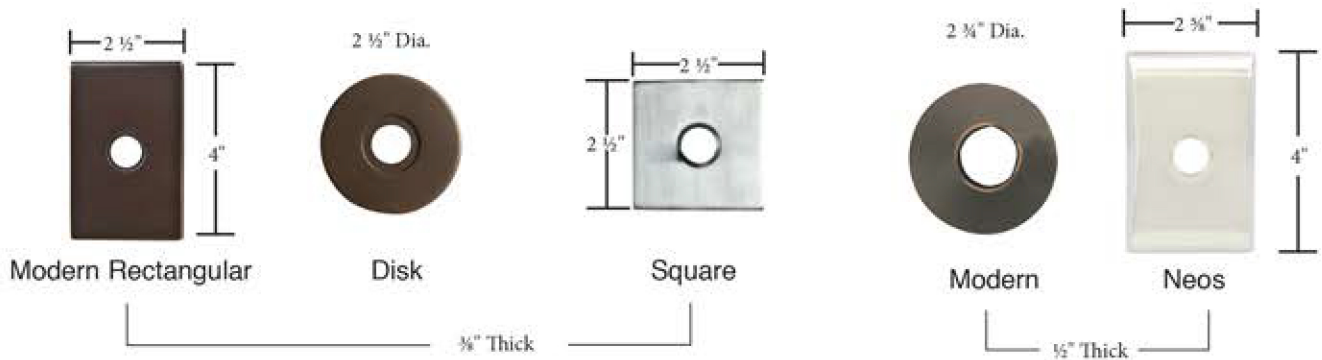

Brass Classic & Designer Rosettes

Brass Modern Rosettes

Arts & Crafts Rosettes

Porcelain Rosette

Sandcast Bronze Rosettes

Lost Wax Cast Bronze Rosettes

Wrought Steel & Stainless Steel Rosettes

- Same dimensions for doorbell buttons
- Screw-to-Screw for rosette/doorbell buttons 1 5/8"