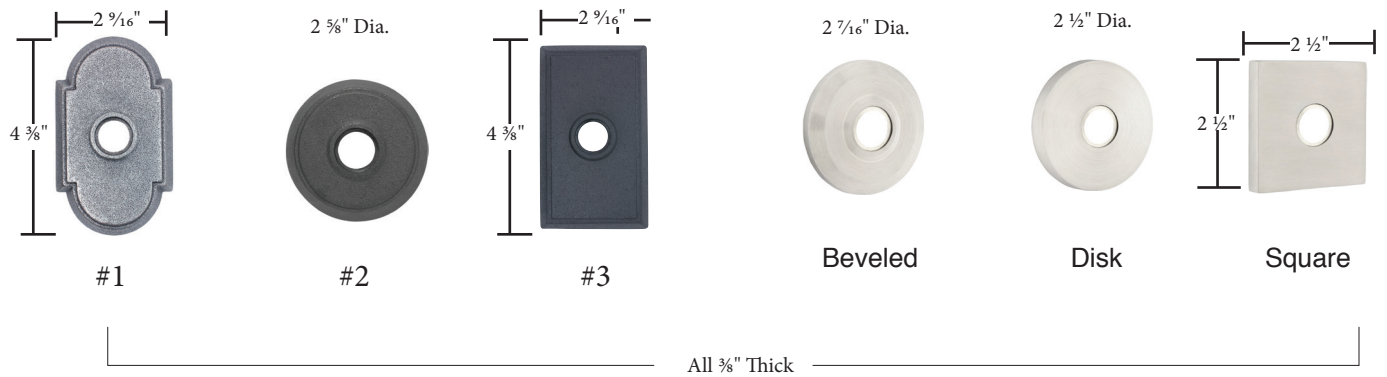

Brass Classic & Designer Rosettes

Brass Modern Rosettes

Arts & Crafts Rosettes

Porcelain Rosette

Sandcast Bronze Rosettes

Lost Wax Cast Bronze Rosettes

Wrought Steel & Stainless Steel Rosettes

- Same dimensions for doorbell buttons
- Screw-to-Screw for rosette/doorbell buttons 1 5/8"