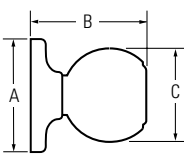

KWIKSET SIGNATURE SERIES 780-785 DEADBOLT

| Design | A | B | C |
|-------------------|--------|--------|----------|
| 780, 782 Interior | 2-1/2" | 15/16" | 1-25/32" |
| 780, 782 Exterior | 2-5/8" | 1-1/8" | |
| 784, 785 Interior | 2-5/8" | 1-1/8" | |
| 784, 785 Exterior | 2-5/8" | 1-1/8" | |

KWIKSET SIGNATURE SERIES 816-817 KEY CONTROL DEADBOLT

| Design | A | B | C |
|-------------------|---------|---------|----------|
| 816, 817 Interior | 2-9/16" | 7/8" | 1-13/16" |
| 816, 817 Exterior | 3" | 1-9/32" | |

KWIKSET HANDLESET

| Design | A | B | C | D |
|------------|---------|--------|----------|----------|
| Belleview™ | 2-5/32" | 5-1/2" | 8-13/32" | 18-1/16" |
| Dakota™ | 2-5/32" | 5-1/2" | 8-13/32" | 17-3/16" |

KWIKSET KNOB

| | A | B | C |
|-------|--------|----------|---------|
| Cove™ | 2-5/8" | 2-1/2" | 2-3/16" |
| Polo® | 2-5/8" | 2-23/32" | 1-7/8" |
| Tylo® | 2-5/8" | 2-1/2" | 1-7/8" |

KWIKSET LEVER

| Design | A | B | C | C (Keyed) |
|---------|--------|---------|----------|-----------|
| Balboa™ | 2-5/8" | 4-7/32" | 1-15/16" | 2-13/32" |
| Delta® | 2-5/8" | 3-5/8" | 1-7/8" | 2-15/32" |
| Dorian® | 2-5/8" | 3-3/4" | 2-1/8" | 2-11/16" |