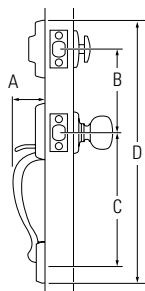

KWIKSET SIGNATURE SERIES HANDLESET

| Design | A | B | C | D |
|-------------|----------|--------|----------|-----------|
| Amherst® | 3" | 5-1/2" | 8-13/32" | 18-23/32" |
| Arlington® | 2-1/2" | 5-1/2" | 11" | 19-1/16" |
| Ashfield™ | 2-31/32" | 5-1/2" | 8-13/32" | 17-3/4" |
| Avalon™ | 2-7/8" | 5-1/2" | 8-13/32" | 18-5/32" |
| Chelsea® | 2-3/16" | 5-1/2" | 9-11/16" | 18-1/2" |
| Gibson® | 2-19/32" | 5-1/2" | 9-11/16" | 17-13/16" |
| Hawthorne™ | 2-7/8" | 5-1/2" | 8-13/32" | 17-7/16" |
| Shelburne™ | 2-7/8" | 5-1/2" | 8-13/32" | 18-1/4" |
| Wellington® | 2-7/8" | 5-1/2" | 8-13/32" | 18-15/16" |

KWIKSET SIGNATURE SERIES KNOBS

| Design | A | B | C |
|----------|--------|----------|---------|
| Abbey® | 2-5/8" | 2-11/16" | 2-1/32" |
| Cameron® | 2-5/8" | 2-13/32" | 2-1/8" |
| Circa® | 2-5/8" | 2-31/32" | 2-1/8" |
| Copa® | 2-5/8" | 2-7/16" | 2-1/8" |
| Hancock® | 2-5/8" | 2-1/2" | 2-3/8" |
| Laurel® | 2-5/8" | 2-7/16" | 2-7/16" |
| Phoenix® | 2-5/8" | 2-1/2" | 2-3/16" |

KWIKSET HANDLESET

| Design | A | B | C | D |
|------------|---------|--------|----------|----------|
| Belleview™ | 2-5/32" | 5-1/2" | 8-13/32" | 18-1/16" |
| Dakota™ | 2-5/32" | 5-1/2" | 8-13/32" | 17-3/16" |

KWIKSET DEADBOLT

| Design | A | B | C | D | E | F |
|--------|----------|---------|--------|---------|-------|--------|
| 660 | 2-7/16" | 1-1/16" | 2-1/2" | 27/32" | 5/16" | 1-3/4" |
| 663 | | | 2-1/2" | 27/32" | 5/16" | 1-3/4" |
| 665 | 2-7/16" | 1-1/16" | 2-1/2" | 1-1/16" | | |
| 667 | 2-17/32" | 3/8" | 2-1/2" | 27/32" | 5/16" | 1-3/4" |
| 677 | 2-17/32" | 3/8" | 2-1/2" | 27/32" | 5/16" | 1-3/4" |