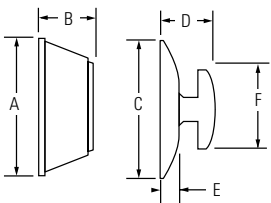

KWIKSET HANDLESET

| Design | A | B | C | D |
|------------|---------|--------|----------|----------|
| Belleview™ | 2-5/32" | 5-1/2" | 8-13/32" | 18-1/16" |
| Dakota™ | 2-5/32" | 5-1/2" | 8-13/32" | 17-3/16" |

KWIKSET KNOB

| | A | B | C |
|-------|--------|----------|---------|
| Cove™ | 2-5/8" | 2-1/2" | 2-3/16" |
| Polo® | 2-5/8" | 2-23/32" | 1-7/8" |
| Tylo® | 2-5/8" | 2-1/2" | 1-7/8" |

KWIKSET LEVER

| Design | A | B | C | C (Keyed) |
|---------|--------|---------|----------|-----------|
| Balboa™ | 2-5/8" | 4-7/32" | 1-15/16" | 2-13/32" |
| Delta® | 2-5/8" | 3-5/8" | 1-7/8" | 2-15/32" |
| Dorian® | 2-5/8" | 3-3/4" | 2-1/8" | 2-11/16" |

KWIKSET DEADBOLT

| Design | A | B | C | D | E | F |
|--------|----------|---------|--------|---------|-------|--------|
| 660 | 2-7/16" | 1-1/16" | 2-1/2" | 27/32" | 5/16" | 1-3/4" |
| 663 | | | 2-1/2" | 27/32" | 5/16" | 1-3/4" |
| 665 | 2-7/16" | 1-1/16" | 2-1/2" | 1-1/16" | | |
| 667 | 2-17/32" | 3/8" | 2-1/2" | 27/32" | 5/16" | 1-3/4" |
| 677 | 2-17/32" | 3/8" | 2-1/2" | 27/32" | 5/16" | 1-3/4" |