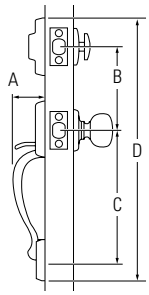

KWIKSET SIGNATURE SERIES 780-785 DEADBOLT

| Design | A | B | C |
|-------------------|--------|--------|----------|
| 780, 782 Interior | 2-1/2" | 15/16" | 1-25/32" |
| 780, 782 Exterior | 2-5/8" | 1-1/8" | |
| 784, 785 Interior | 2-5/8" | 1-1/8" | |
| 784, 785 Exterior | 2-5/8" | 1-1/8" | |

KWIKSET SIGNATURE SERIES 816-817 KEY CONTROL DEADBOLT

| Design | A | B | C |
|-------------------|---------|---------|----------|
| 816, 817 Interior | 2-9/16" | 7/8" | 1-13/16" |
| 816, 817 Exterior | 3" | 1-9/32" | |

KWIKSET HANDLESET

| Design | A | B | C | D |
|------------|---------|--------|----------|----------|
| Belleview™ | 2-5/32" | 5-1/2" | 8-13/32" | 18-1/16" |
| Dakota™ | 2-5/32" | 5-1/2" | 8-13/32" | 17-3/16" |

KWIKSET DEADBOLT

| Design | A | B | C | D | E | F |
|--------|----------|---------|--------|---------|-------|--------|
| 660 | 2-7/16" | 1-1/16" | 2-1/2" | 27/32" | 5/16" | 1-3/4" |
| 663 | | | 2-1/2" | 27/32" | 5/16" | 1-3/4" |
| 665 | 2-7/16" | 1-1/16" | 2-1/2" | 1-1/16" | | |
| 667 | 2-17/32" | 3/8" | 2-1/2" | 27/32" | 5/16" | 1-3/4" |
| 677 | 2-17/32" | 3/8" | 2-1/2" | 27/32" | 5/16" | 1-3/4" |