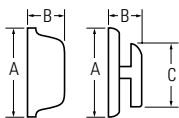

KWIKSET SIGNATURE SERIES 980-985 DEADBOLT

Design	A	B	C
980 Interior	2-19/32"	1-5/32"	1-13/16"
980 Exterior	2-5/8"	1-1/32"	
985 Interior	2-5/8"	1-1/32"	
985 Exterior	2-5/8"	1-1/32"