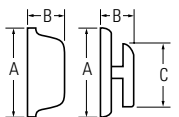

KWIKSET SIGNATURE SERIES 816-817 KEY CONTROL DEADBOLT

Design	A	B	C
816, 817 Interior	2-9/16"	7/8"	1-13/16"
816, 817 Exterior	3"	1-9/32"