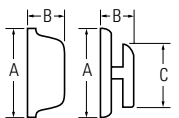

KWIKSET SIGNATURE SERIES 780-785 DEADBOLT

Design	A	B	C
780, 782 Interior	2-1/2"	15/16"	1-25/32"
780, 782 Exterior	2-5/8"	1-1/8"	
784, 785 Interior	2-5/8"	1-1/8"	
784, 785 Exterior	2-5/8"	1-1/8"