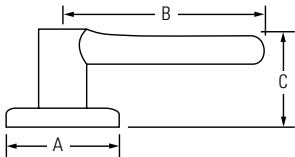

KWIKSET HANDLESET

| Design | A | B | C | D |
|------------|---------|--------|----------|----------|
| Belleview™ | 2-5/32" | 5-1/2" | 8-13/32" | 18-1/16" |
| Dakota™ | 2-5/32" | 5-1/2" | 8-13/32" | 17-3/16" |

KWIKSET KNOB

| | A | B | C |
|-------|--------|----------|---------|
| Cove™ | 2-5/8" | 2-1/2" | 2-3/16" |
| Polo® | 2-5/8" | 2-23/32" | 1-7/8" |
| Tylo® | 2-5/8" | 2-1/2" | 1-7/8" |

KWIKSET LEVER

| Design | A | B | C | C (Keyed) |
|---------|--------|---------|----------|-----------|
| Balboa™ | 2-5/8" | 4-7/32" | 1-15/16" | 2-13/32" |
| Delta® | 2-5/8" | 3-5/8" | 1-7/8" | 2-15/32" |
| Dorian® | 2-5/8" | 3-3/4" | 2-1/8" | 2-11/16" |