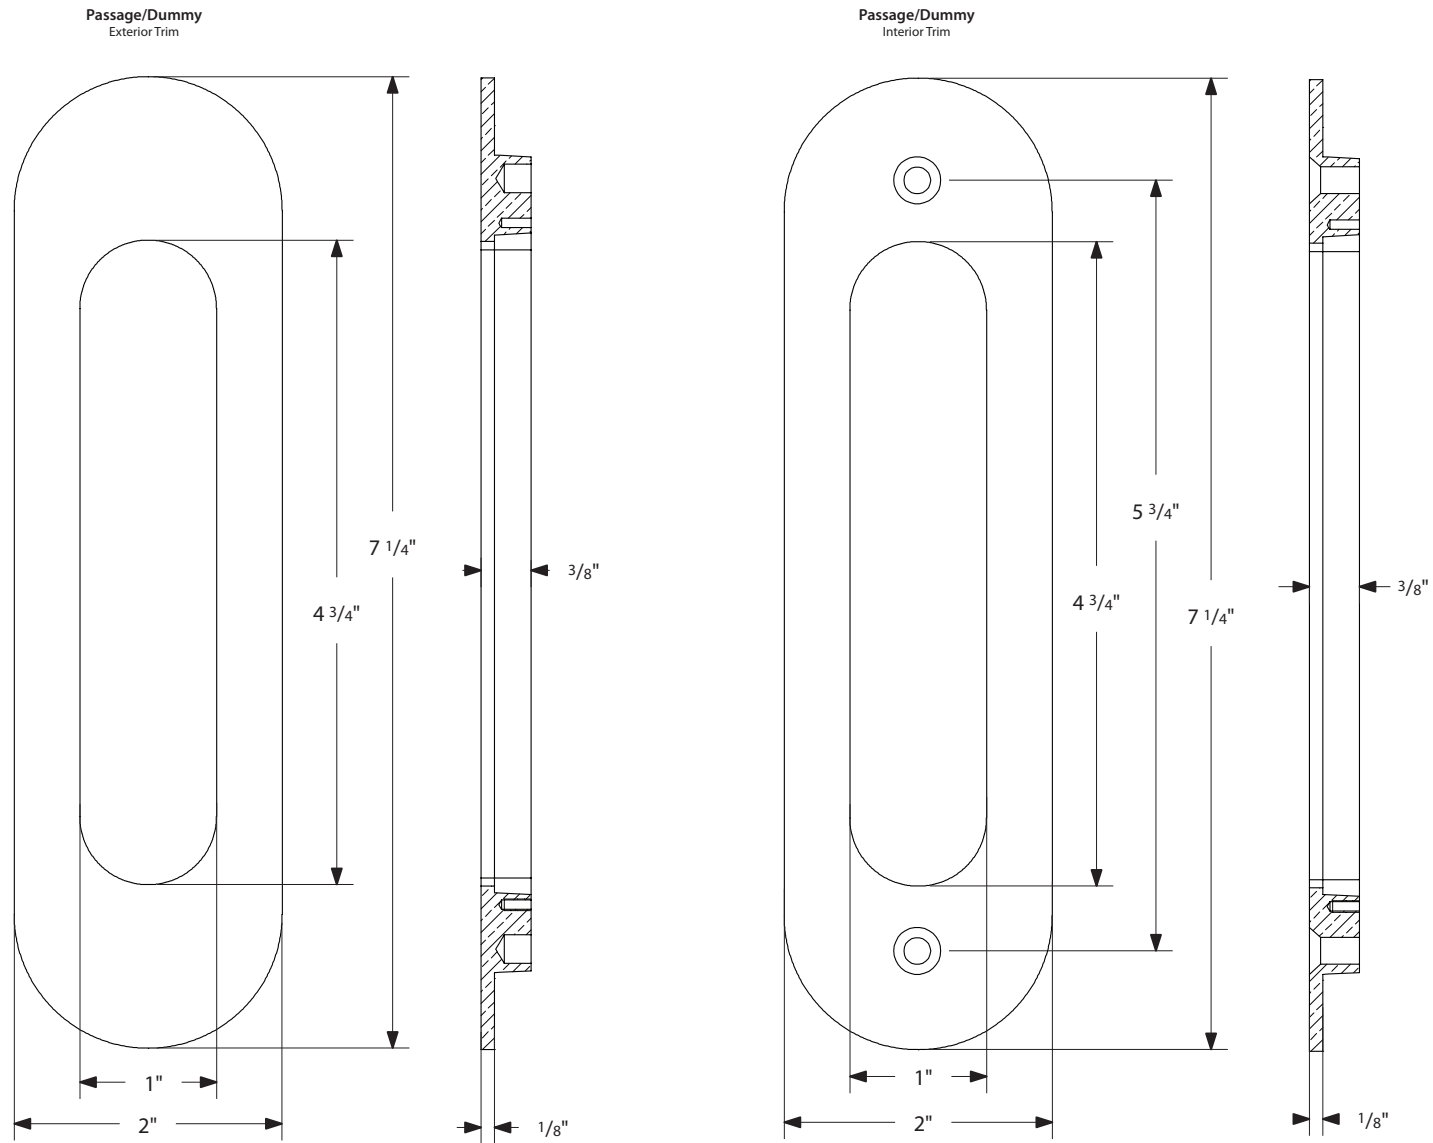

Narrow Oval Pocket Door Mortise Lock - Passage/Dummy Function

*NOTE: NOT DRAWN TO SCALE.