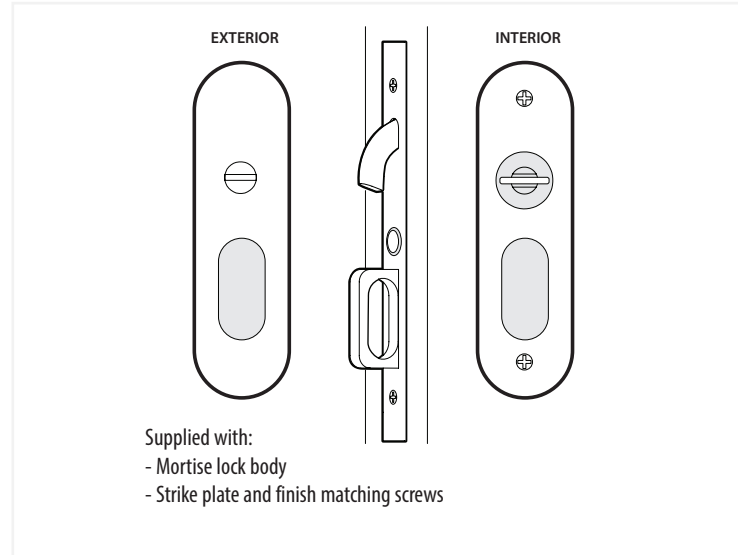

Privacy
Pocket Door Mortise Lock