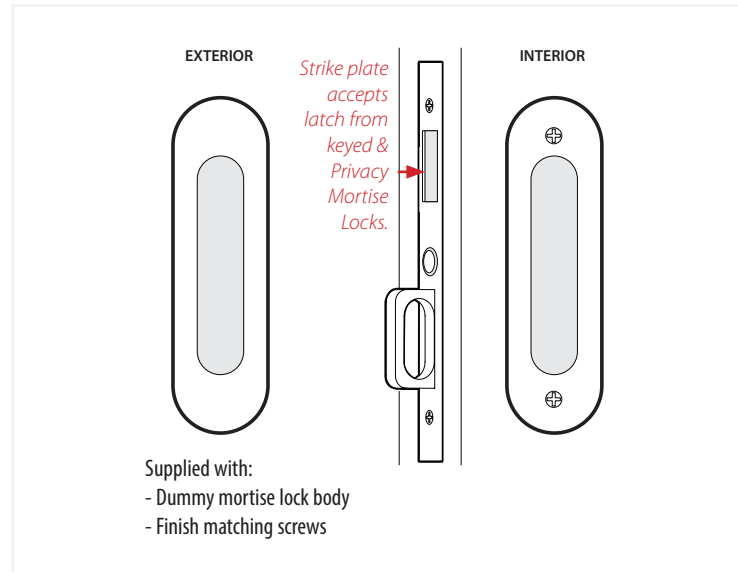

# Narrow Oval Pocket Door Mortise Lock - Privacy Function

\*NOTE: NOT DRAWN TO SCALE.

# Narrow Oval Pocket Door Mortise Lock - Passage/Dummy Function

\*NOTE: NOT DRAWN TO SCALE.

# Narrow Modern Rectangular Pocket Door Mortise Lock

**Keyed**  
Pocket Door Mortise Lock

**Privacy**  
Pocket Door Mortise Lock

**Passage**  
Pocket Door Mortise Lock

**Dummy**  
Pocket Door Mortise Lock

Pocket Door Mortise Lock - Lock Body