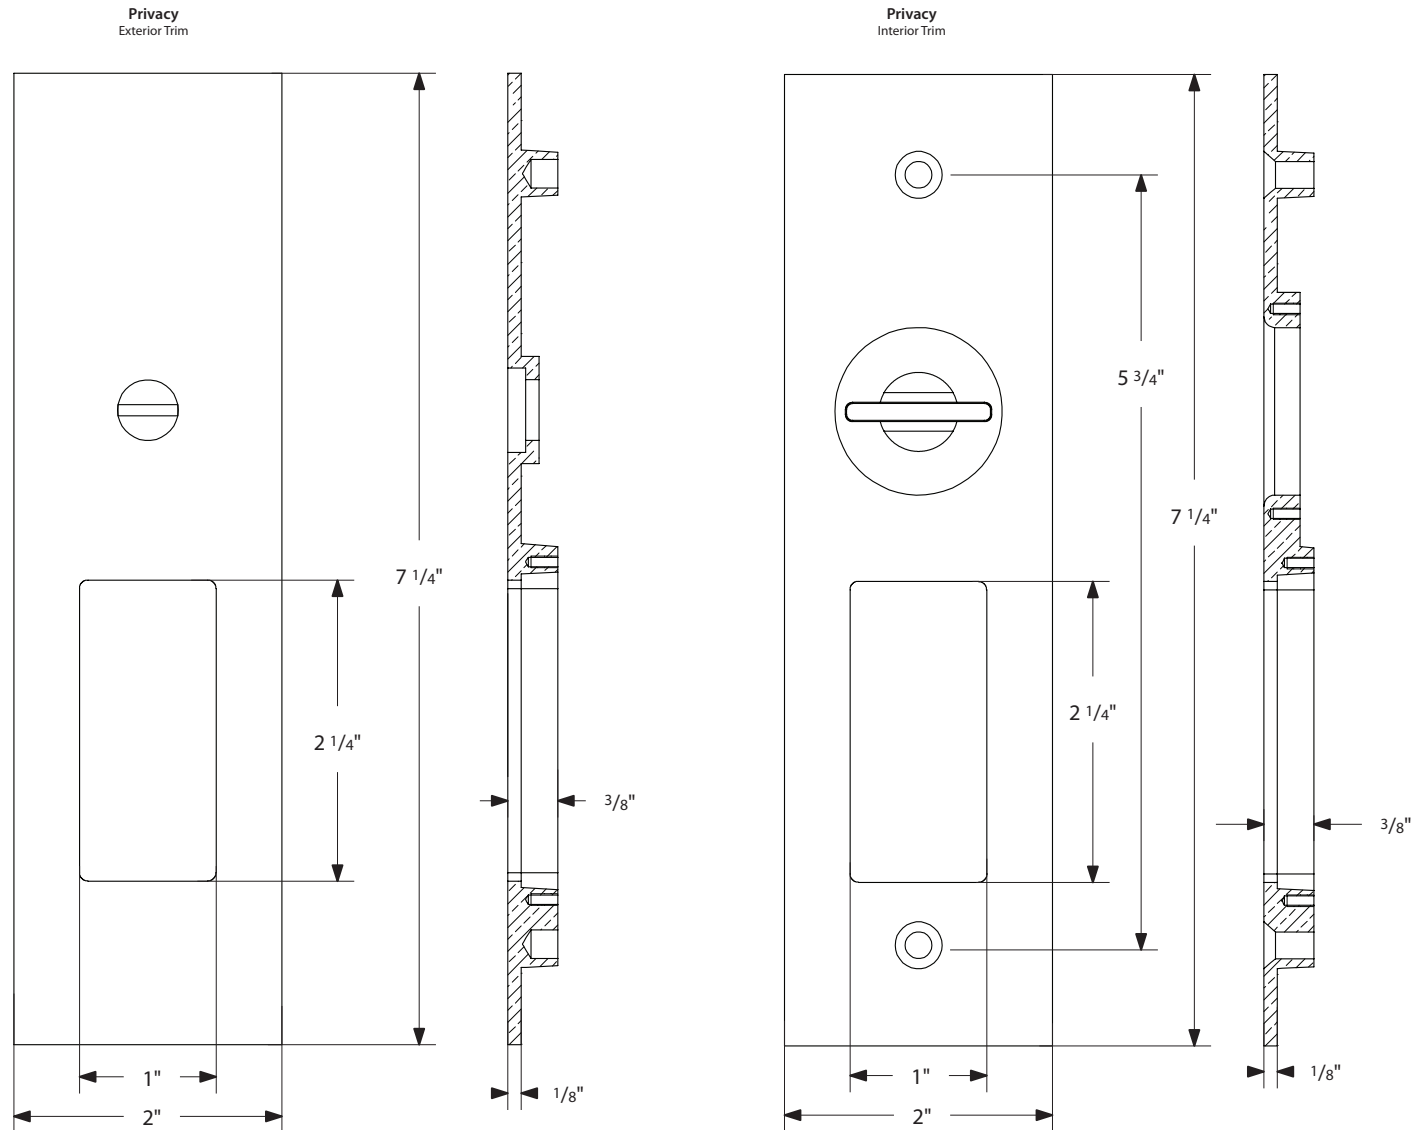

# Narrow Modern Rectangular Pocket Door Mortise Lock - Keyed Function

# Narrow Modern Rectangular Pocket Door Mortise Lock - Privacy Function

\*NOTE: NOT DRAWN TO SCALE.

# Narrow Modern Rectangular Pocket Door Mortise Lock - Passage/Dummy Function

\*NOTE: NOT DRAWN TO SCALE.