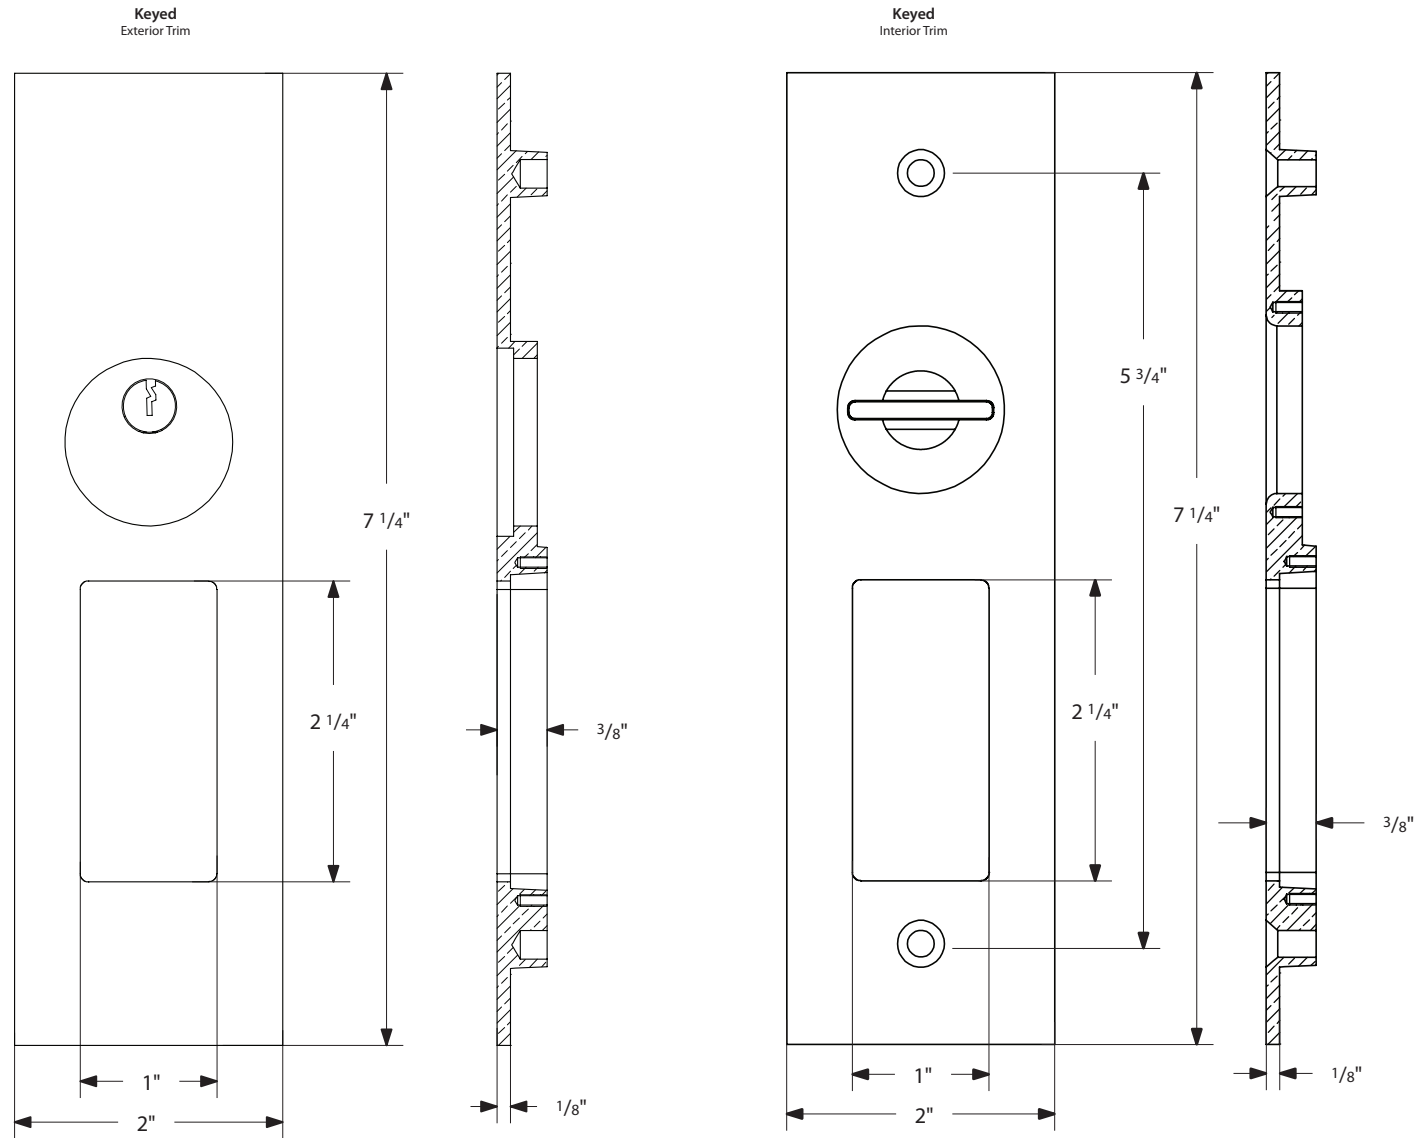

# Narrow Modern Rectangular Pocket Door Mortise Lock - Keyed Function

# Narrow Modern Rectangular Pocket Door Mortise Lock - Privacy Function

\*NOTE: NOT DRAWN TO SCALE.

# Narrow Modern Rectangular Pocket Door Mortise Lock - Passage/Dummy Function

\*NOTE: NOT DRAWN TO SCALE.