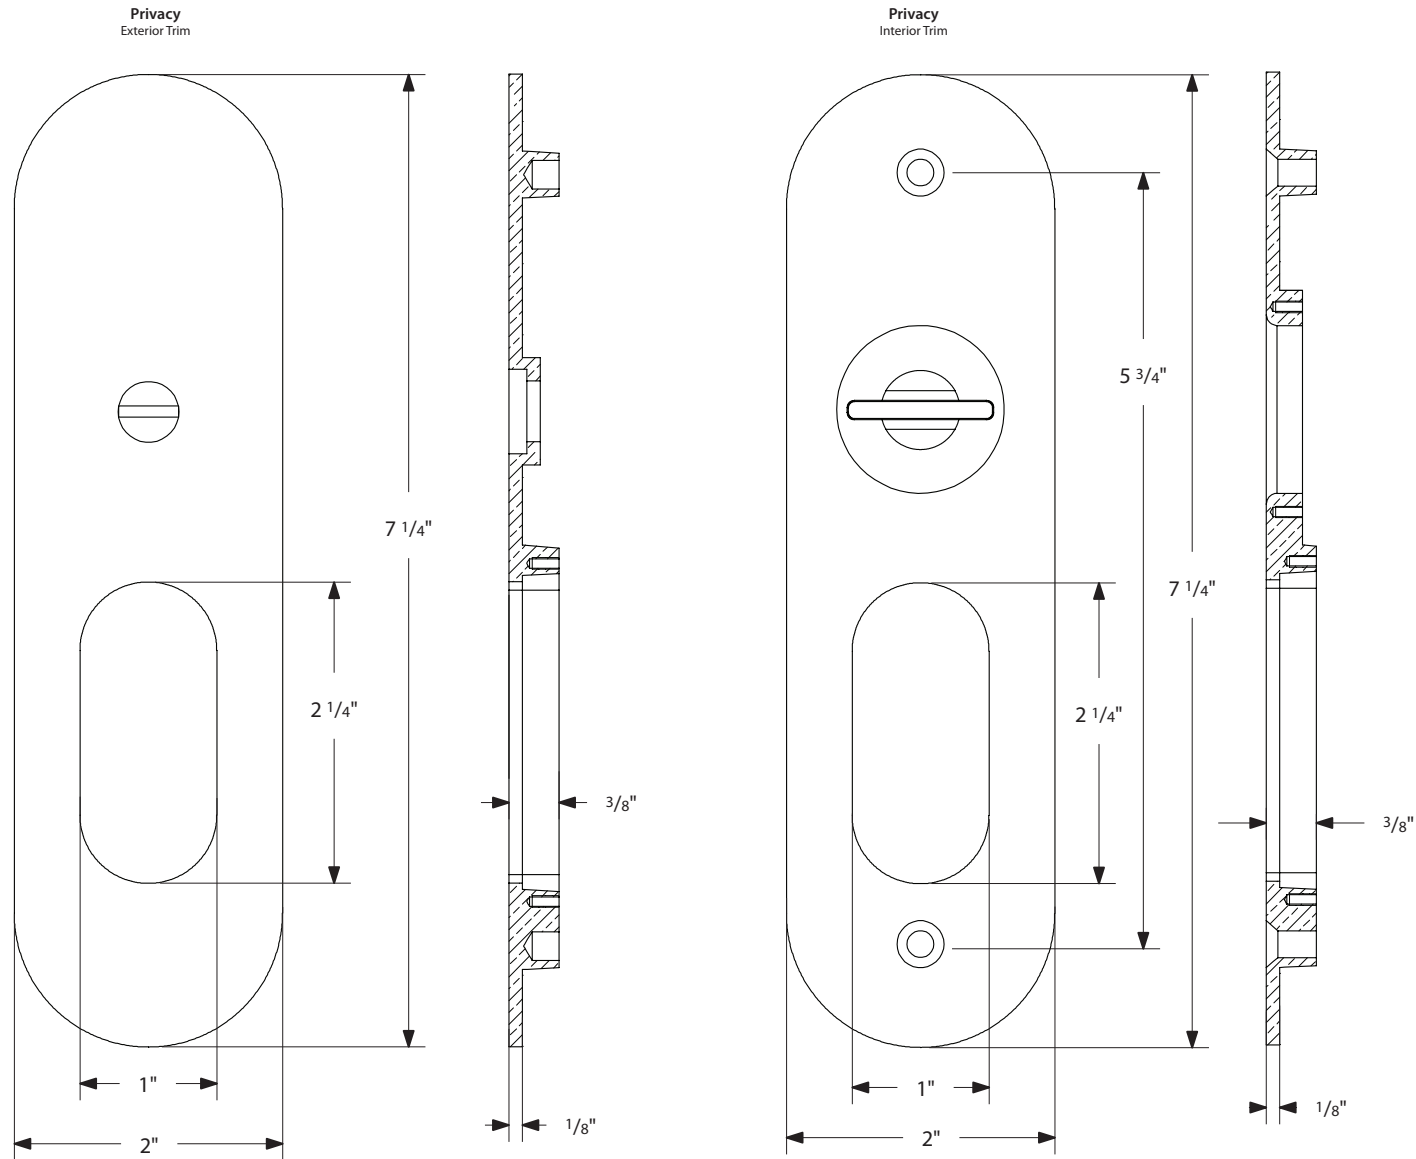

Narrow Oval Pocket Door Mortise Lock - Privacy Function

*NOTE: NOT DRAWN TO SCALE.