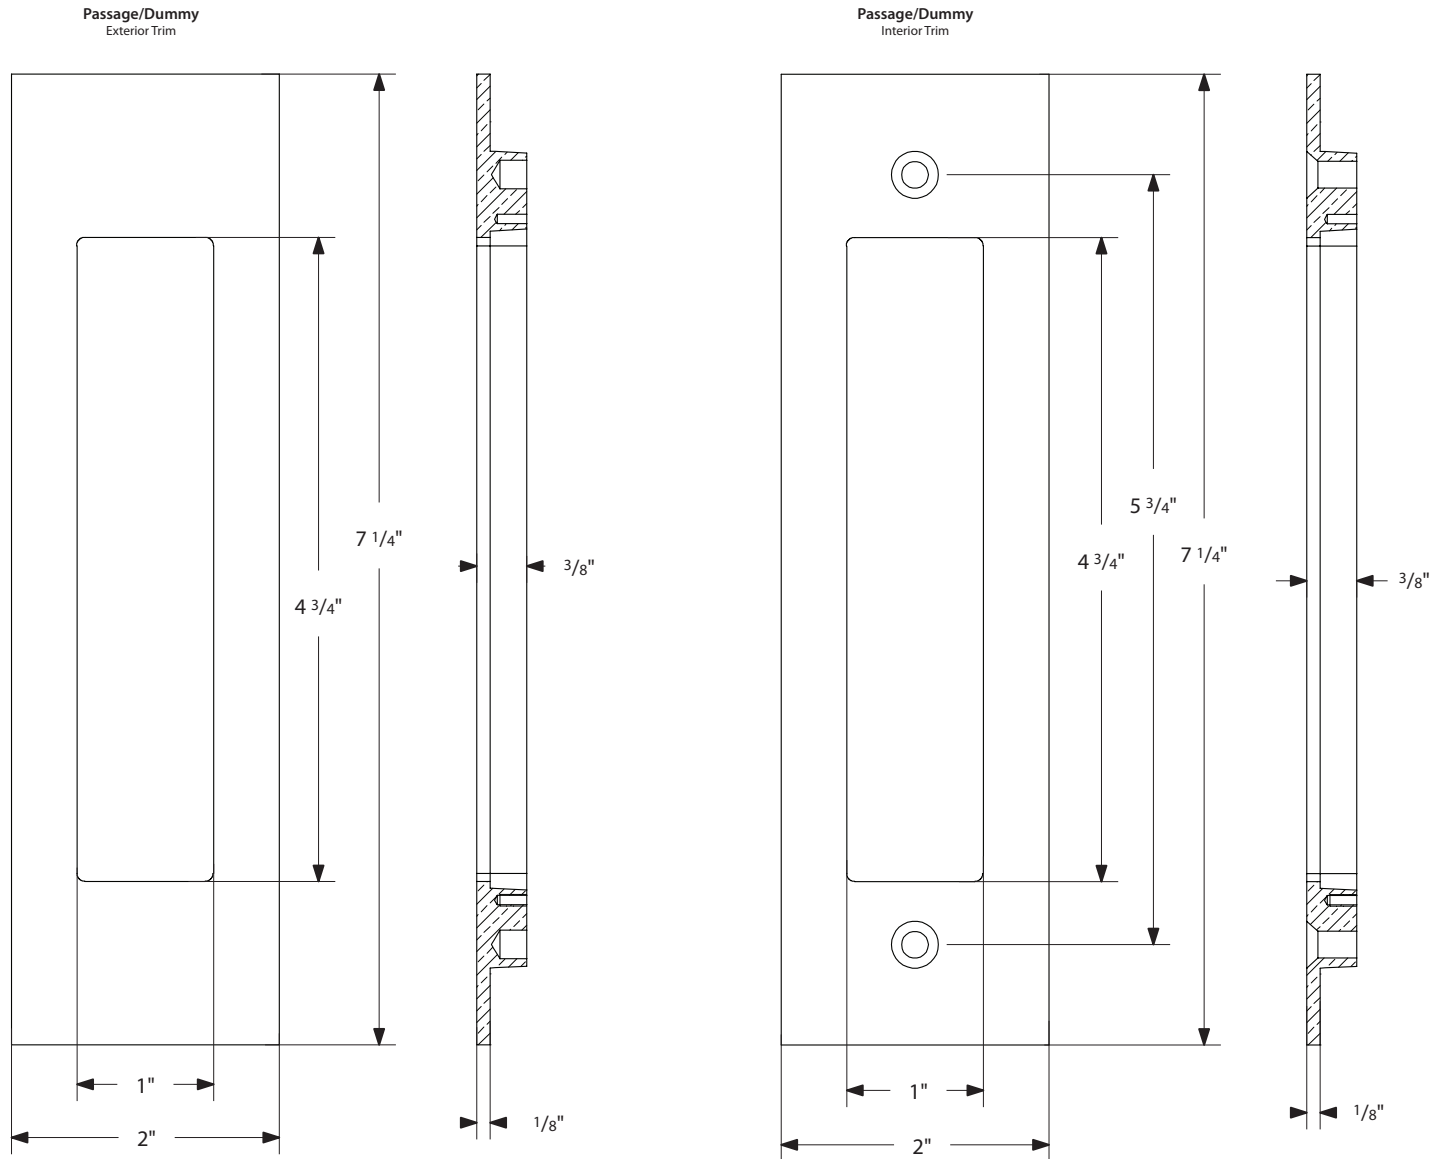

# Narrow Modern Rectangular Pocket Door Mortise Lock - Keyed Function

# Narrow Modern Rectangular Pocket Door Mortise Lock - Privacy Function

\*NOTE: NOT DRAWN TO SCALE.

# Narrow Modern Rectangular Pocket Door Mortise Lock - Passage/Dummy Function

\*NOTE: NOT DRAWN TO SCALE.

# Narrow Oval Pocket Door Mortise Lock - Keyed Function

\*NOTE: NOT DRAWN TO SCALE.