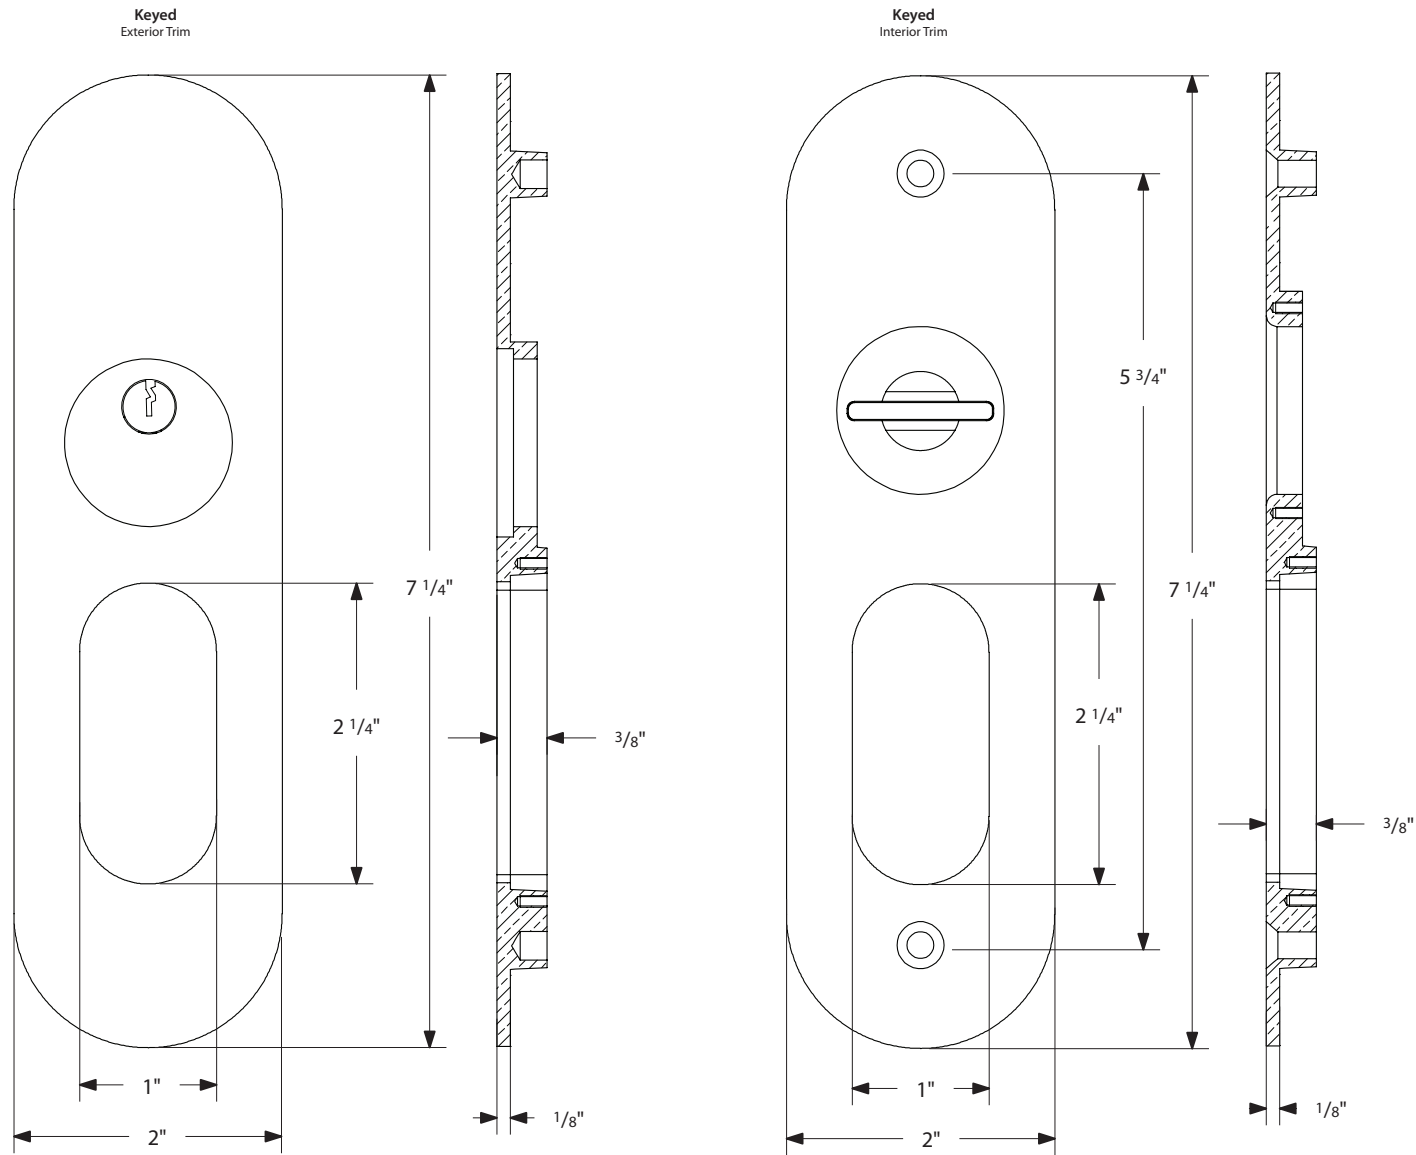

Narrow Oval Pocket Door Mortise Lock - Keyed Function

*NOTE: NOT DRAWN TO SCALE.