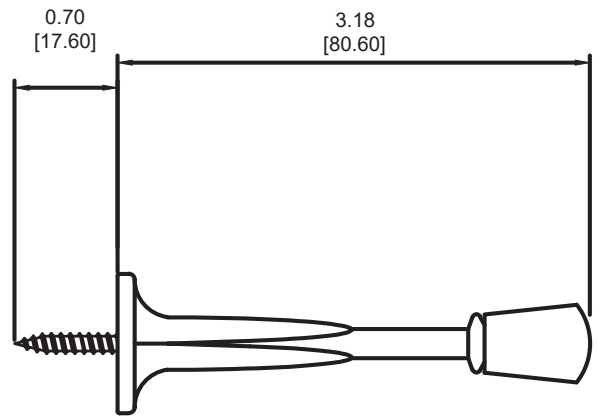

Door Stop

Product Specification

3.125" Cast Door Stop

Features

- Material: Zinc Die Cast, Steel and Plastic
- Concealed screws
- Provided with screw pack
- Available in multiple finishes
- Overall size: 3.88" x 0.941"

Model Numbers

Item Code	Finish	Box Qty	Case Qty
GBH-DS318C-PC	US26	100	600
GBH-DS318C-SN	US15	100	600
GBH-DS318C-MB	US19	100	600

Door Stop

Product Specification

3" Rigid Door Stop

Features

- Material: Zinc Die Cast, Steel and Plastic
- Concealed screws
- Provided with screw pack
- Available in multiple finishes
- Overall size: 4.14" x 0.575"

Model Numbers

Item Code	Finish	Box Qty	Case Qty
GBH-DS300R-PC	US26	20	200
GBH-DS300R-SN	US15	20	200
GBH-DS300R-MB	US19	20	200

Door Stop

Product Specification

3.125" Heavy Duty Spring Stop

Features

- Material: Zinc Die Cast, Steel and Plastic
- Concealed screws
- Provided with screw pack
- Available in multiple finishes
- Overall size: 3.19" x 0.69"

Model Numbers

Item Code	Finish	Box Qty	Case Qty
GBH-DS318S-PC	US26	100	600
GBH-DS318S-SN	US15	100	600
GBH-DS318S-MB	US19	100	600

Door Stop

Product Specification

3.75" Jumbo Spring Stop

Features

- Material: Zinc Die Cast, Steel and Plastic
- Concealed screws
- Provided with screw pack
- Available in multiple finishes
- Overall size: 3.76" x 0.95"