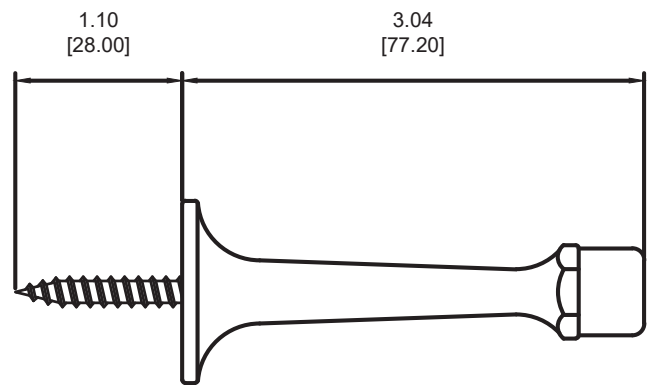

Door Stop

Product Specification

3.125" Cast Door Stop

Features

- Material: Zinc Die Cast, Steel and Plastic
- Concealed screws
- Provided with screw pack
- Available in multiple finishes
- Overall size: 3.88" x 0.941"

Model Numbers

Item Code	Finish	Box Qty	Case Qty
GBH-DS318C-PC	US26	100	600
GBH-DS318C-SN	US15	100	600
GBH-DS318C-MB	US19	100	600

Door Stop

Product Specification

3" Rigid Door Stop

Features

- Material: Zinc Die Cast, Steel and Plastic
- Concealed screws
- Provided with screw pack
- Available in multiple finishes
- Overall size: 4.14" x 0.575"

Model Numbers

Item Code	Finish	Box Qty	Case Qty
GBH-DS300R-PC	US26	20	200
GBH-DS300R-SN	US15	20	200
GBH-DS300R-MB	US19	20	200

Door Stop

Product Specification

3.125" Heavy Duty Spring Stop

Features

- Material: Zinc Die Cast, Steel and Plastic
- Concealed screws
- Provided with screw pack
- Available in multiple finishes
- Overall size: 3.19" x 0.69"

Model Numbers

Item Code	Finish	Box Qty	Case Qty
GBH-DS318S-PC	US26	100	600
GBH-DS318S-SN	US15	100	600
GBH-DS318S-MB	US19	100	600

Door Stop

Product Specification

3.75" Jumbo Spring Stop

Features

- Material: Zinc Die Cast, Steel and Plastic
- Concealed screws
- Provided with screw pack
- Available in multiple finishes
- Overall size: 3.76" x 0.95"