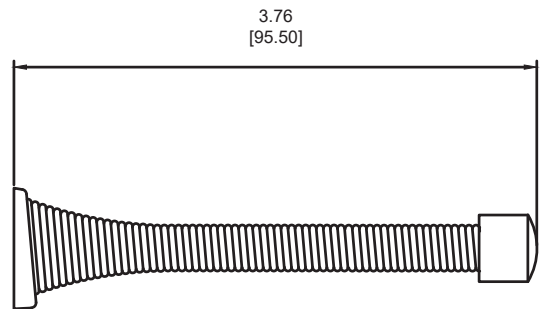

Door Stop

Product Specification

3.125" Cast Door Stop

Features

- Material: Zinc Die Cast, Steel and Plastic
- Concealed screws
- Provided with screw pack
- Available in multiple finishes
- Overall size: 3.88" x 0.941"

Model Numbers

Item Code	Finish	Box Qty	Case Qty
GBH-DS318C-PC	US26	100	600
GBH-DS318C-SN	US15	100	600
GBH-DS318C-MB	US19	100	600

Door Stop

Product Specification

3" Rigid Door Stop

Features

- Material: Zinc Die Cast, Steel and Plastic
- Concealed screws
- Provided with screw pack
- Available in multiple finishes
- Overall size: 4.14" x 0.575"

Model Numbers

Item Code	Finish	Box Qty	Case Qty
GBH-DS300R-PC	US26	20	200
GBH-DS300R-SN	US15	20	200
GBH-DS300R-MB	US19	20	200

Door Stop

Product Specification

3.125" Heavy Duty Spring Stop

Features

- Material: Zinc Die Cast, Steel and Plastic
- Concealed screws
- Provided with screw pack
- Available in multiple finishes
- Overall size: 3.19" x 0.69"

Model Numbers

Item Code	Finish	Box Qty	Case Qty
GBH-DS318S-PC	US26	100	600
GBH-DS318S-SN	US15	100	600
GBH-DS318S-MB	US19	100	600

Door Stop

Product Specification

3.75" Jumbo Spring Stop

Features

- Material: Zinc Die Cast, Steel and Plastic
- Concealed screws
- Provided with screw pack
- Available in multiple finishes
- Overall size: 3.76" x 0.95"