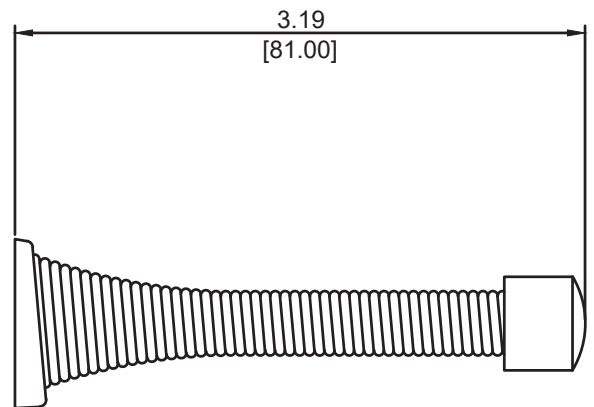

Door Stop

Product Specification

3.125" Cast Door Stop

Features

- Material: Zinc Die Cast, Steel and Plastic
- Concealed screws
- Provided with screw pack
- Available in multiple finishes
- Overall size: 3.88" x 0.941"

Model Numbers

Item Code	Finish	Box Qty	Case Qty
GBH-DS318C-PC	US26	100	600
GBH-DS318C-SN	US15	100	600
GBH-DS318C-MB	US19	100	600

Door Stop

Product Specification

3" Rigid Door Stop

Features

- Material: Zinc Die Cast, Steel and Plastic
- Concealed screws
- Provided with screw pack
- Available in multiple finishes
- Overall size: 4.14" x 0.575"

Model Numbers

Item Code	Finish	Box Qty	Case Qty
GBH-DS300R-PC	US26	20	200
GBH-DS300R-SN	US15	20	200
GBH-DS300R-MB	US19	20	200

Door Stop

Product Specification

3.125" Heavy Duty Spring Stop

Features

- Material: Zinc Die Cast, Steel and Plastic
- Concealed screws
- Provided with screw pack
- Available in multiple finishes
- Overall size: 3.19" x 0.69"

Model Numbers

Item Code	Finish	Box Qty	Case Qty
GBH-DS318S-PC	US26	100	600
GBH-DS318S-SN	US15	100	600
GBH-DS318S-MB	US19	100	600

Door Stop

Product Specification

3.75" Jumbo Spring Stop

Features

- Material: Zinc Die Cast, Steel and Plastic
- Concealed screws
- Provided with screw pack
- Available in multiple finishes
- Overall size: 3.76" x 0.95"