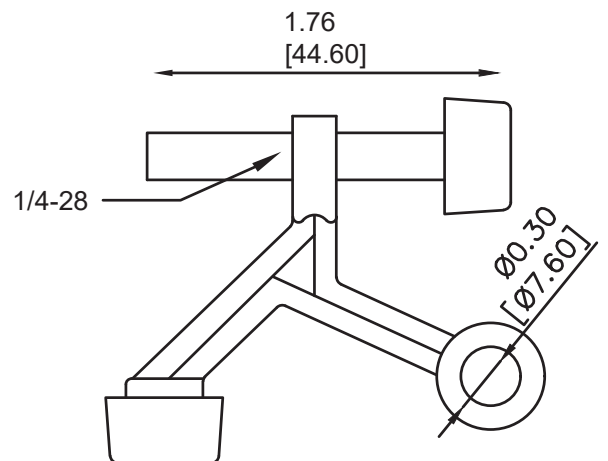

## Features

- Material: Zinc Die Cast, Steel and Plastic
- Screw-free Design
- Available in multiple finishes
- Overall size: 1.76" x 0.3"

## Features

- Material: Zinc Die Cast, Steel and Plastic
- Screw-free Design
- Available in multiple finishes
- Overall size: 2.248" x 1.343"