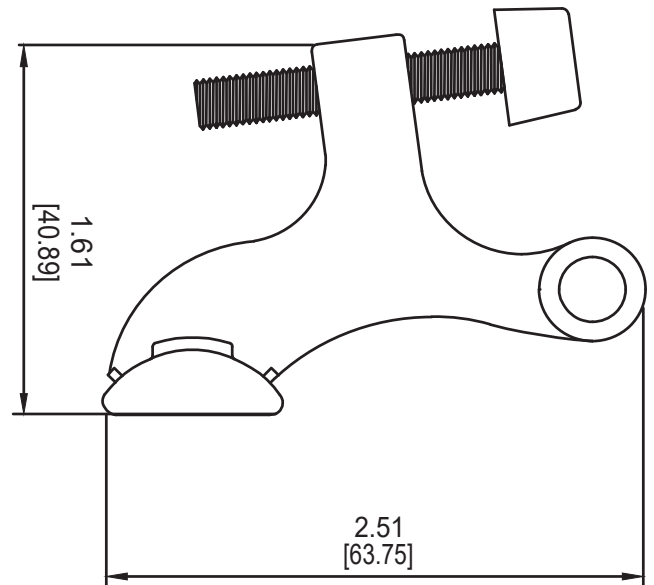

## Features

- Material: Zinc Die Cast, Steel and Plastic
- Screw-free Design
- Available in multiple finishes
- Overall size: 2.248" x 1.343"

### Features

- Material: Zinc Die Cast, Steel and Plastic
- Screw-free Design
- Available in multiple finishes
- Overall size: 2.51" x 1.61"