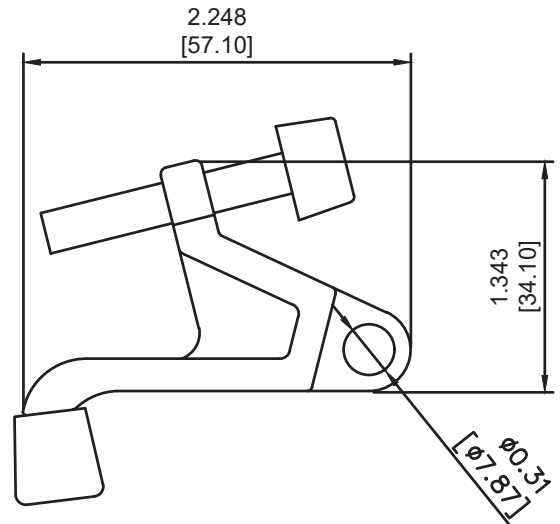

## Features

- Material: Zinc Die Cast, Steel and Plastic
- Screw-free Design
- Available in multiple finishes
- Overall size: 1.76" x 0.3"

## Features

- Material: Zinc Die Cast, Steel and Plastic
- Screw-free Design
- Available in multiple finishes
- Overall size: 2.248" x 1.343"