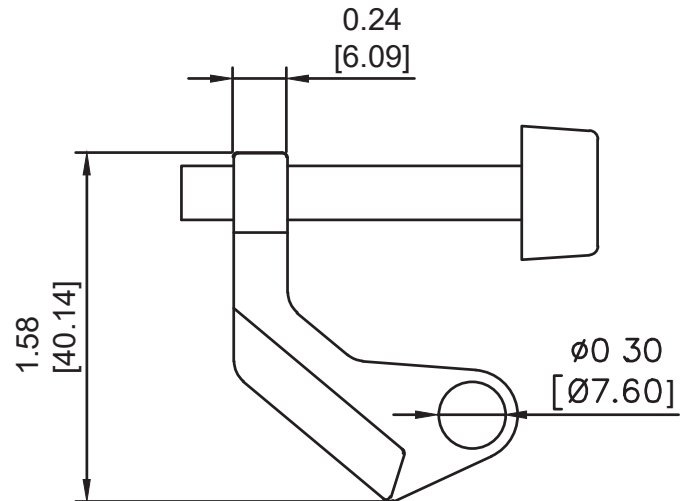

### Features

- Material: Zinc Die Cast, Steel and Plastic
- Screw-free Design
- Available in multiple finishes
- Overall size: 2.51" x 1.61"

### Model Numbers

Item Code	Finish	Box Qty	Case Qty
GBH-DSHPD-PC	US26	100	300
GBH-DSHPD-SN	US15	100	300
GBH-DSHPD-MB	US19	100	300

## Features

- Material: Zinc Die Cast, Steel and Plastic
- Screw-free Design
- Available in multiple finishes
- Overall size: 1.58" x 0.24"