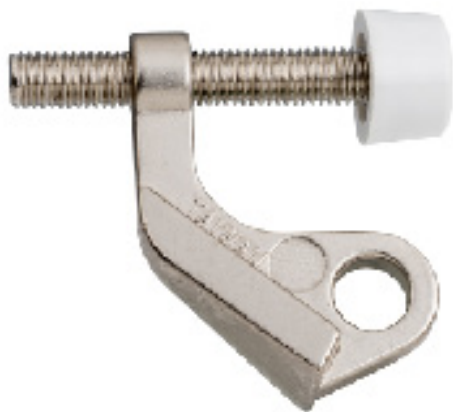

Hinge Pin Stop

Product Specification

Hinge Pin Stop

Features

- Material: Zinc Die Cast, Steel and Plastic
- Screw-free Design
- Available in multiple finishes
- Overall size: 1.58" x 0.24"

Model Numbers

Item Code	Finish	Box Qty	Case Qty
GBH-DSHPDS-PC	US26	50	300
GBH-DSHPDS-SN	US15	50	300
GBH-DSHPDS-MB	US19	50	300