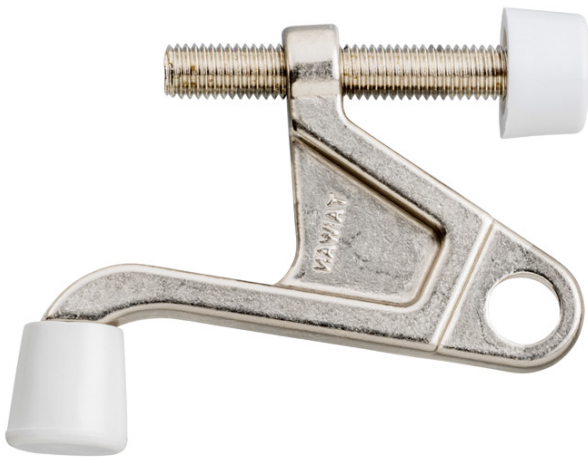

## Hinge Pin Stop

## Features

- Material: Zinc Die Cast, Steel and Plastic
- Screw-free Design
- Available in multiple finishes
- Overall size: 1.76" x 0.3"

# Hinge Pin Stop

## Features

- Material: Zinc Die Cast, Steel and Plastic
- Screw-free Design
- Available in multiple finishes
- Overall size: 2.248" x 1.343"