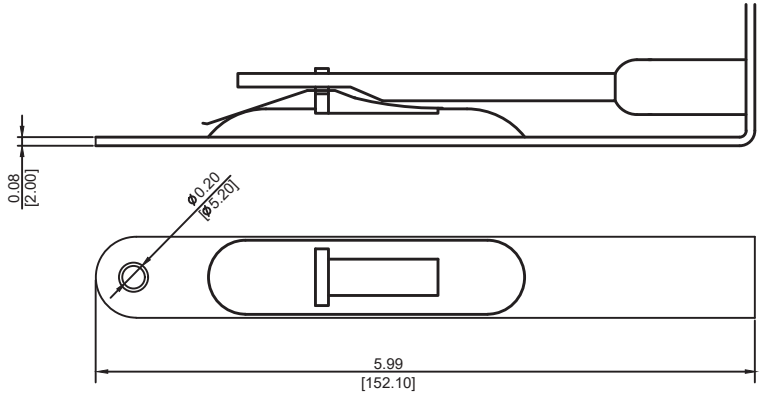

Flush Bolt Round Corner Steel

Product Specification

Flush Bolt Round Corner Steel

Features

- Material: Steel
- Exposed screws
- Provided with screw pack
- Available in multiple finishes
- Overall size: 5.99" x 0.08"

Model Numbers

Item Code	Finish	Box Qty	Case Qty
GBH-FB6-PC	US26	10	100
GBH-FB6-SN	US15	10	100
GBH-FB6-MB	US19	10	100