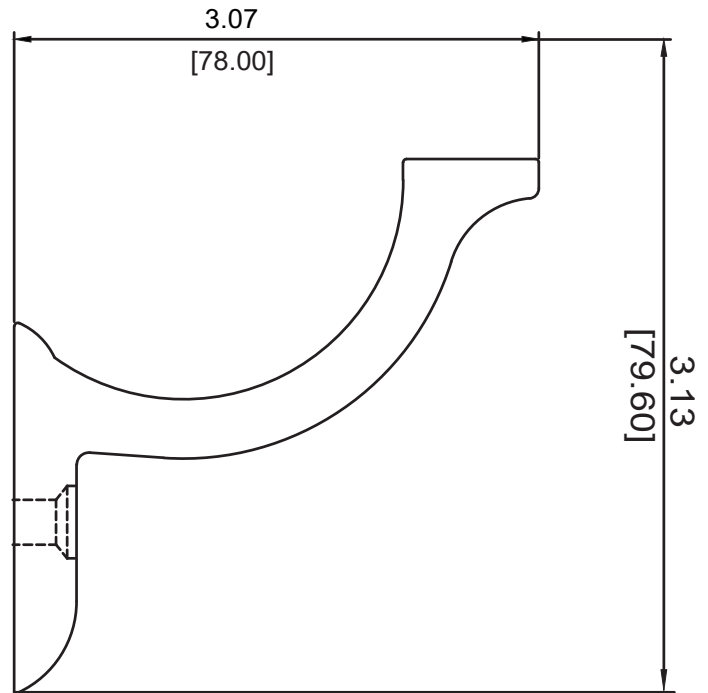

Handrail Bracket

Product Specification

Handrail Bracket

Features

- Material: Zinc Die Cast and Steel
- Exposed screws
- Available in multiple finishes
- Overall size: 3.03" X 2.27"

Model Numbers

Item Code	Finish	Box Qty	Case Qty
GBH-HB3-PC	US26	50	200
GBH-HB3-SN	US15	50	200
GBH-HB3-MB	US19	50	200

Handrail Bracket

Product Specification

Handrail Bracket

Features

- Material: Brass, Glass and Plastic
- Exposed screws
- Available in multiple finishes
- Overall size: 2.94" X 2.31"

Model Numbers

Item Code	Finish	Box Qty	Case Qty
GBH-HBHD4-PC	US26	50	100
GBH-HBHD4-SN	US15	50	100
GBH-HBHD4-MB	US19	50	100

Handrail Bracket

Product Specification

Handrail Bracket

Features

- Material: Zinc Die Cast and Steel
- Exposed screws
- Available in multiple finishes
- Overall size: 3.07" X 3.13"

Model Numbers

Item Code	Finish	Box Qty	Case Qty
GBH-HBJ3-PC	US26	25	100
GBH-HBJ3-SN	US15	25	100
GBH-HBJ3-MB	US19	25	100