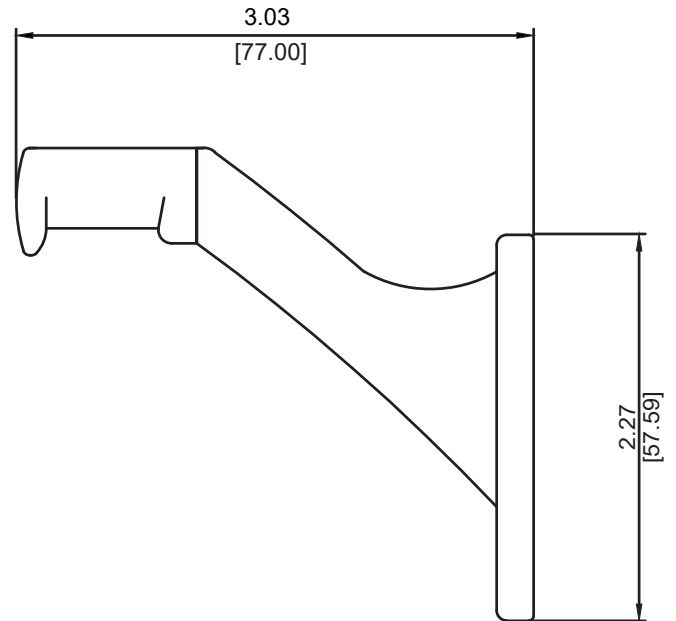

Handrail Bracket

Product Specification

Handrail Bracket

Features

- Material: Zinc Die Cast and Steel
- Exposed screws
- Available in multiple finishes
- Overall size: 3.03" X 2.27"

Model Numbers

Item Code	Finish	Box Qty	Case Qty
GBH-HB3-PC	US26	50	200
GBH-HB3-SN	US15	50	200
GBH-HB3-MB	US19	50	200

Handrail Bracket

Product Specification

Handrail Bracket

Features

- Material: Brass, Glass and Plastic
- Exposed screws
- Available in multiple finishes
- Overall size: 2.94" X 2.31"

Model Numbers

Item Code	Finish	Box Qty	Case Qty
GBH-HBHD4-PC	US26	50	100
GBH-HBHD4-SN	US15	50	100
GBH-HBHD4-MB	US19	50	100

Handrail Bracket

Product Specification

Handrail Bracket

Features

- Material: Zinc Die Cast and Steel
- Exposed screws
- Available in multiple finishes
- Overall size: 3.07" X 3.13"

Model Numbers

Item Code	Finish	Box Qty	Case Qty
GBH-HBJ3-PC	US26	25	100
GBH-HBJ3-SN	US15	25	100
GBH-HBJ3-MB	US19	25	100