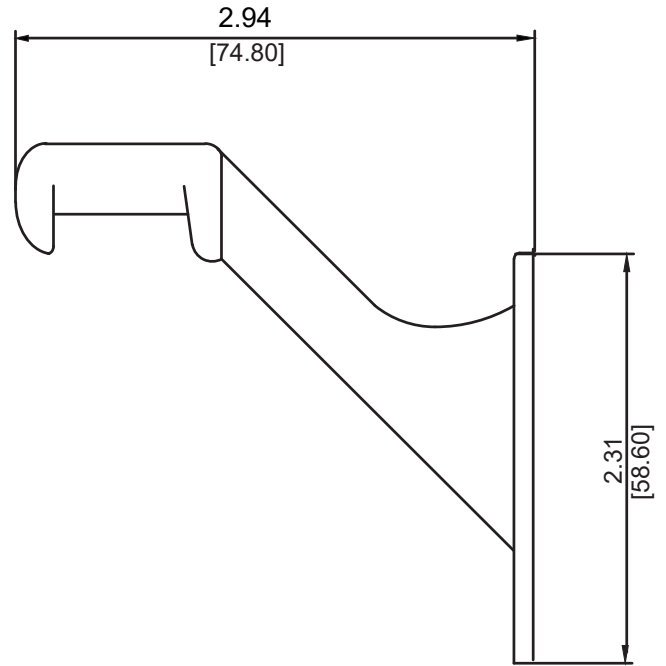

Handrail Bracket

Product Specification

Handrail Bracket

Features

- Material: Zinc Die Cast and Steel
- Exposed screws
- Available in multiple finishes
- Overall size: 3.03" X 2.27"

Model Numbers

Item Code	Finish	Box Qty	Case Qty
GBH-HB3-PC	US26	50	200
GBH-HB3-SN	US15	50	200
GBH-HB3-MB	US19	50	200

Handrail Bracket

Product Specification

Handrail Bracket

Features

- Material: Brass, Glass and Plastic
- Exposed screws
- Available in multiple finishes
- Overall size: 2.94" X 2.31"

Model Numbers

Item Code	Finish	Box Qty	Case Qty
GBH-HBHD4-PC	US26	50	100
GBH-HBHD4-SN	US15	50	100
GBH-HBHD4-MB	US19	50	100

Handrail Bracket

Product Specification

Handrail Bracket

Features

- Material: Zinc Die Cast and Steel
- Exposed screws
- Available in multiple finishes
- Overall size: 3.07" X 3.13"

Model Numbers

Item Code	Finish	Box Qty	Case Qty
GBH-HBJ3-PC	US26	25	100
GBH-HBJ3-SN	US15	25	100
GBH-HBJ3-MB	US19	25	100