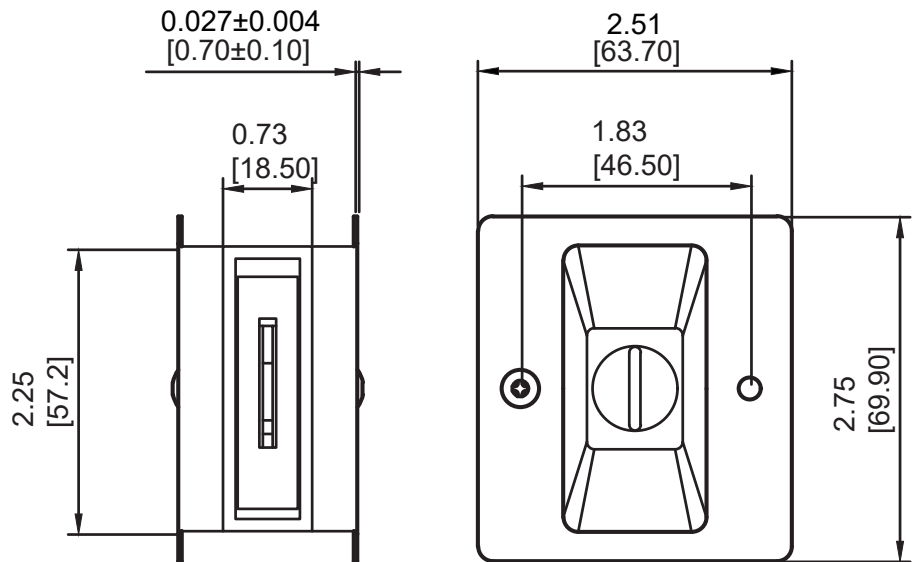

## Product Specification

## Features

- Material: Zinc Die Cast and Steel
- Exposed screws
- Provided with screw pack
- Available in multiple finishes
- Overall size: 2.51" x 2.75"