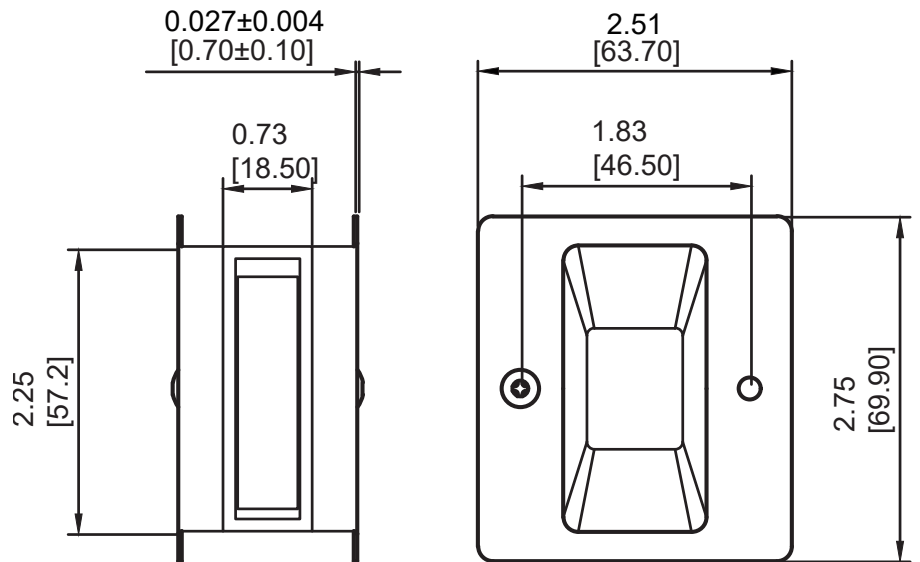

## Features

- Material: Zinc Die Cast and Steel
- Exposed screws
- Provided with screw pack
- Available in multiple finishes
- Overall size: 2.51" x 2.75"

## Model Numbers

Item Code	Finish	Box Qty	Case Qty
GBH-SDPR-PC	US26	1	48
GBH-SDPR-MB	US15	1	48
GBH-SDPR-SN	US19	1	48