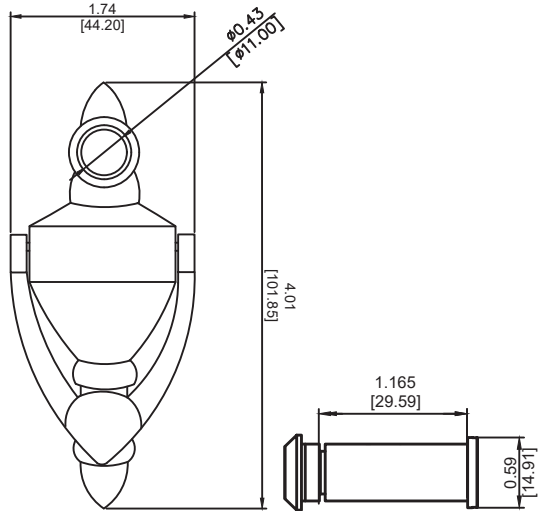

Door viewer

Product Specification

Knocker with Door Viewers

Features

- Material: Zinc Die Cast, Glass and Plastic
- UL certificated
- Glass lens with 160° Field of Vision
- Provided with screw pack
- Available in multiple finishes
- Overall size: 1.74" x 4.01"

Model Numbers

| Item Code | Finish | Box Qty | Case Qty |
|----------------|--------|---------|----------|
| GBH-KV160UL-PC | US26 | 20 | 200 |
| GBH-KV160UL-SN | US15 | 20 | 200 |
| GBH-KV160UL-MB | US19 | 20 | 200 |