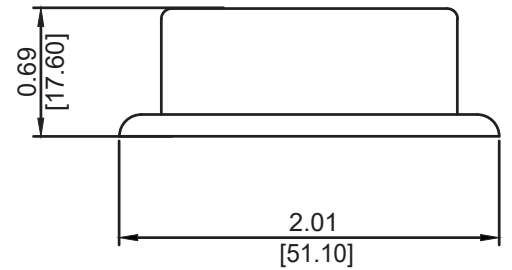

## Features

- Material: Plastic
- Exposed screws
- Provided with screw pack
- Available in multiple finishes
- Overall size: 2.07" x 0.69"