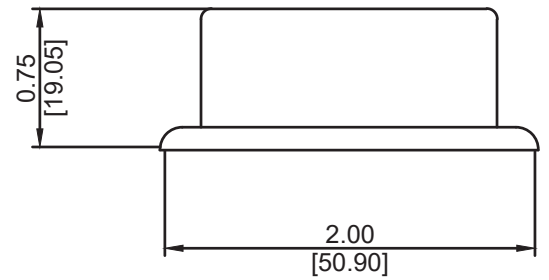

## Features

- Material: Plastic
- Exposed screws
- Provided with screw pack
- Available in multiple finishes
- Overall size: 2.07" x 0.69"

## Features

- Material: WH - Plastic  
Other finishes- Zinc Die Cast
- Exposed screws
- Provided with screw pack
- Available in multiple finishes
- Overall size: 2.04" x 0.74"