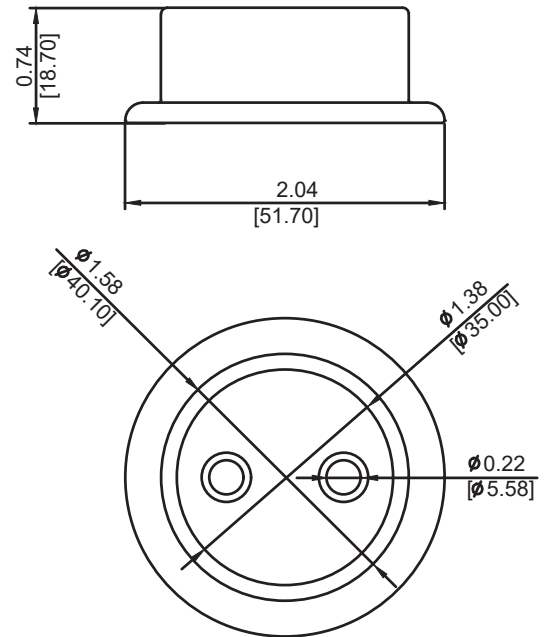

## Features

- Material: Plastic
- Exposed screws
- Provided with screw pack
- Available in multiple finishes
- Overall size: 2.07" x 0.69"

## Model Numbers

Item Code	Finish	Box Qty	Case Qty
GBH-PSP138-WH	WH	50	500

# Pole Socket

## Features

- Material: WH - Plastic  
Other finishes- Zinc Die Cast
- Exposed screws
- Provided with screw pack
- Available in multiple finishes
- Overall size: 2.04" x 0.74"