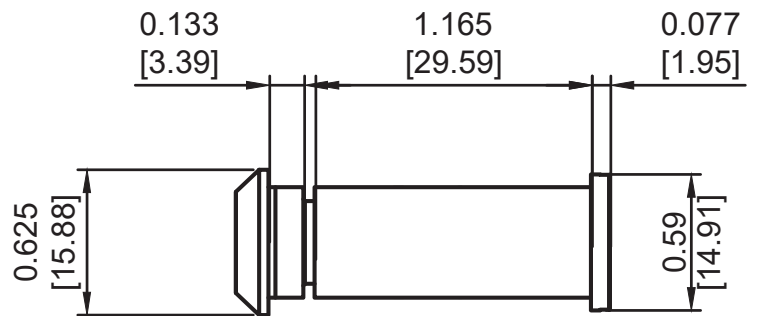

Door Viewer

Product Specification

Door Viewer

Features

- Material: Brass, Glass and Plastic
- Screw-free design
- Available in multiple finishes
- Overall size: 1.375" X 0.625"

Model Numbers

| Item Code | Finish | Box Qty | Case Qty |
|--------------|--------|---------|----------|
| GBH-DV160-PC | US26 | 50 | 400 |
| GBH-DV160-SN | US15 | 50 | 400 |
| GBH-DV160-MB | US19 | 50 | 400 |

Door Viewer

Product Specification

Door Viewer

Features

- Material: Brass, Glass and Plastic
- Screw-free design
- Available in multiple finishes
- Overall size: 1.375" X 0.625"

Model Numbers

| Item Code | Finish | Box Qty | Case Qty |
|----------------|--------|---------|----------|
| GBH-DV160UL-PC | US26 | 50 | 400 |
| GBH-DV160UL-SN | US15 | 50 | 400 |
| GBH-DV160UL-MB | US19 | 50 | 400 |

Door Viewer

Product Specification

Door Viewer

Features

- Material: Brass, Glass and Plastic
- Screw-free design
- Available in multiple finishes
- Overall size: 1.41" X 1.03"

Model Numbers

| Item Code | Finish | Box Qty | Case Qty |
|--------------|--------|---------|----------|
| GBH-DV180-PC | US26 | 50 | 400 |
| GBH-DV180-SN | US15 | 50 | 400 |
| GBH-DV180-MB | US19 | 50 | 400 |

Door Viewer

Product Specification

Door Viewer

Features

- Material: Brass, Glass and Plastic
- Screw-free design
- Available in multiple finishes
- Overall size: 1.41" X 1.03"

Model Numbers

| Item Code | Finish | Box Qty | Case Qty |
|----------------|--------|---------|----------|
| GBH-DV180UL-PC | US26 | 50 | 400 |
| GBH-DV180UL-SN | US15 | 50 | 400 |
| GBH-DV180UL-MB | US19 | 50 | 400 |