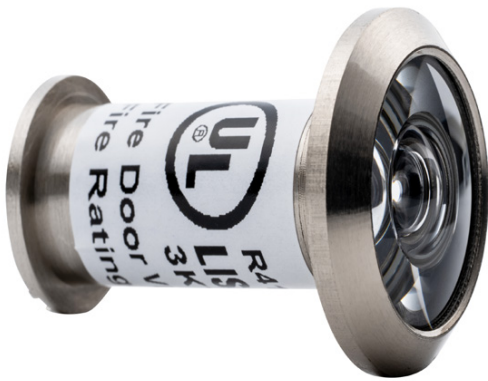

Door Viewer

Product Specification

Door Viewer

Features

- Material: Brass, Glass and Plastic
- Screw-free design
- Available in multiple finishes
- Overall size: 1.375" X 0.625"

Model Numbers

| Item Code | Finish | Box Qty | Case Qty |
|--------------|--------|---------|----------|
| GBH-DV160-PC | US26 | 50 | 400 |
| GBH-DV160-SN | US15 | 50 | 400 |
| GBH-DV160-MB | US19 | 50 | 400 |

Door Viewer

Product Specification

Door Viewer

Features

- Material: Brass, Glass and Plastic
- Screw-free design
- Available in multiple finishes
- Overall size: 1.375" X 0.625"

Model Numbers

| Item Code | Finish | Box Qty | Case Qty |
|----------------|--------|---------|----------|
| GBH-DV160UL-PC | US26 | 50 | 400 |
| GBH-DV160UL-SN | US15 | 50 | 400 |
| GBH-DV160UL-MB | US19 | 50 | 400 |

Door Viewer

Product Specification

Door Viewer

Features

- Material: Brass, Glass and Plastic
- Screw-free design
- Available in multiple finishes
- Overall size: 1.41" X 1.03"

Model Numbers

| Item Code | Finish | Box Qty | Case Qty |
|--------------|--------|---------|----------|
| GBH-DV180-PC | US26 | 50 | 400 |
| GBH-DV180-SN | US15 | 50 | 400 |
| GBH-DV180-MB | US19 | 50 | 400 |

Door Viewer

Product Specification

Door Viewer

Features

- Material: Brass, Glass and Plastic
- Screw-free design
- Available in multiple finishes
- Overall size: 1.41" X 1.03"

Model Numbers

| Item Code | Finish | Box Qty | Case Qty |
|----------------|--------|---------|----------|
| GBH-DV180UL-PC | US26 | 50 | 400 |
| GBH-DV180UL-SN | US15 | 50 | 400 |
| GBH-DV180UL-MB | US19 | 50 | 400 |