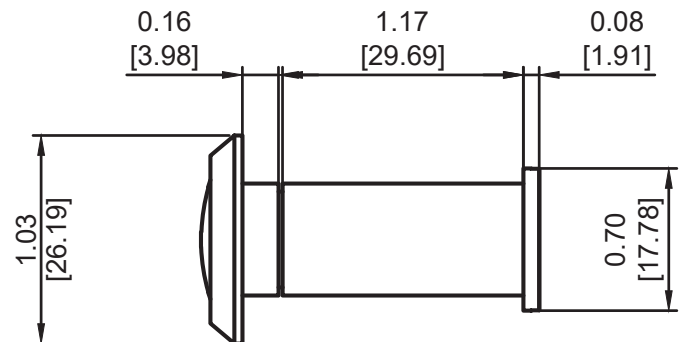

Door Viewer

Product Specification

Door Viewer

Features

- Material: Brass, Glass and Plastic
- Screw-free design
- Available in multiple finishes
- Overall size: 1.375" X 0.625"

Model Numbers

| Item Code | Finish | Box Qty | Case Qty |
|--------------|--------|---------|----------|
| GBH-DV160-PC | US26 | 50 | 400 |
| GBH-DV160-SN | US15 | 50 | 400 |
| GBH-DV160-MB | US19 | 50 | 400 |

Door Viewer

Product Specification

Door Viewer

Features

- Material: Brass, Glass and Plastic
- Screw-free design
- Available in multiple finishes
- Overall size: 1.375" X 0.625"

Model Numbers

| Item Code | Finish | Box Qty | Case Qty |
|----------------|--------|---------|----------|
| GBH-DV160UL-PC | US26 | 50 | 400 |
| GBH-DV160UL-SN | US15 | 50 | 400 |
| GBH-DV160UL-MB | US19 | 50 | 400 |

Door Viewer

Product Specification

Door Viewer

Features

- Material: Brass, Glass and Plastic
- Screw-free design
- Available in multiple finishes
- Overall size: 1.41" X 1.03"

Model Numbers

| Item Code | Finish | Box Qty | Case Qty |
|--------------|--------|---------|----------|
| GBH-DV180-PC | US26 | 50 | 400 |
| GBH-DV180-SN | US15 | 50 | 400 |
| GBH-DV180-MB | US19 | 50 | 400 |

Door Viewer

Product Specification

Door Viewer

Features

- Material: Brass, Glass and Plastic
- Screw-free design
- Available in multiple finishes
- Overall size: 1.41" X 1.03"

Model Numbers

| Item Code | Finish | Box Qty | Case Qty |
|----------------|--------|---------|----------|
| GBH-DV180UL-PC | US26 | 50 | 400 |
| GBH-DV180UL-SN | US15 | 50 | 400 |
| GBH-DV180UL-MB | US19 | 50 | 400 |