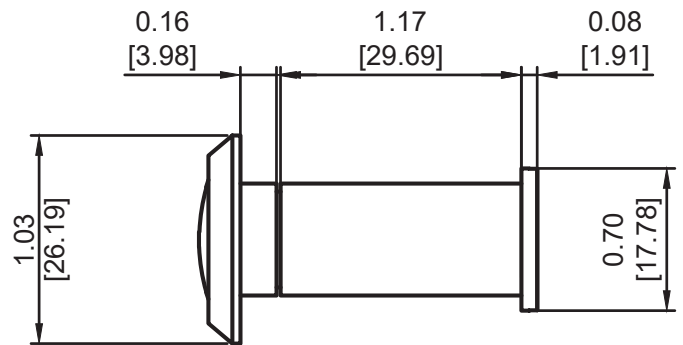

Door Viewer

Product Specification

Door Viewer

Features

- Material: Brass, Glass and Plastic
- Screw-free design
- Available in multiple finishes
- Overall size: 1.375" X 0.625"

Model Numbers

| Item Code | Finish | Box Qty | Case Qty |
|--------------|--------|---------|----------|
| GBH-DV160-PC | US26 | 50 | 400 |
| GBH-DV160-SN | US15 | 50 | 400 |
| GBH-DV160-MB | US19 | 50 | 400 |

Door Viewer

Product Specification

Door Viewer

Features

- Material: Brass, Glass and Plastic
- Screw-free design
- Available in multiple finishes
- Overall size: 1.375" X 0.625"

Model Numbers

| Item Code | Finish | Box Qty | Case Qty |
|----------------|--------|---------|----------|
| GBH-DV160UL-PC | US26 | 50 | 400 |
| GBH-DV160UL-SN | US15 | 50 | 400 |
| GBH-DV160UL-MB | US19 | 50 | 400 |

Door Viewer

Product Specification

Door Viewer

Features

- Material: Brass, Glass and Plastic
- Screw-free design
- Available in multiple finishes
- Overall size: 1.41" X 1.03"

Model Numbers

| Item Code | Finish | Box Qty | Case Qty |
|--------------|--------|---------|----------|
| GBH-DV180-PC | US26 | 50 | 400 |
| GBH-DV180-SN | US15 | 50 | 400 |
| GBH-DV180-MB | US19 | 50 | 400 |

Door Viewer

Product Specification

Door Viewer

Features

- Material: Brass, Glass and Plastic
- Screw-free design
- Available in multiple finishes
- Overall size: 1.41" X 1.03"

Model Numbers

| Item Code | Finish | Box Qty | Case Qty |
|----------------|--------|---------|----------|
| GBH-DV180UL-PC | US26 | 50 | 400 |
| GBH-DV180UL-SN | US15 | 50 | 400 |
| GBH-DV180UL-MB | US19 | 50 | 400 |