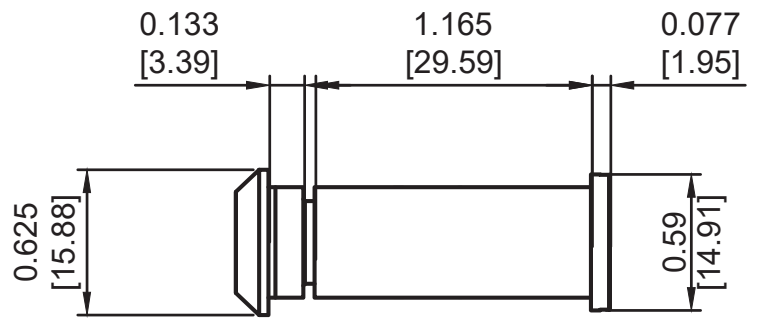

Door Viewer

Product Specification

Door Viewer

Features

- Material: Brass, Glass and Plastic
- Screw-free design
- Available in multiple finishes
- Overall size: 1.375" X 0.625"

Model Numbers

| Item Code | Finish | Box Qty | Case Qty |
|--------------|--------|---------|----------|
| GBH-DV160-PC | US26 | 50 | 400 |
| GBH-DV160-SN | US15 | 50 | 400 |
| GBH-DV160-MB | US19 | 50 | 400 |

Door Viewer

Product Specification

Door Viewer

Features

- Material: Brass, Glass and Plastic
- Screw-free design
- Available in multiple finishes
- Overall size: 1.375" X 0.625"

Model Numbers

| Item Code | Finish | Box Qty | Case Qty |
|----------------|--------|---------|----------|
| GBH-DV160UL-PC | US26 | 50 | 400 |
| GBH-DV160UL-SN | US15 | 50 | 400 |
| GBH-DV160UL-MB | US19 | 50 | 400 |

Door Viewer

Product Specification

Door Viewer

Features

- Material: Brass, Glass and Plastic
- Screw-free design
- Available in multiple finishes
- Overall size: 1.41" X 1.03"

Model Numbers

| Item Code | Finish | Box Qty | Case Qty |
|--------------|--------|---------|----------|
| GBH-DV180-PC | US26 | 50 | 400 |
| GBH-DV180-SN | US15 | 50 | 400 |
| GBH-DV180-MB | US19 | 50 | 400 |

Door Viewer

Product Specification

Door Viewer

Features

- Material: Brass, Glass and Plastic
- Screw-free design
- Available in multiple finishes
- Overall size: 1.41" X 1.03"

Model Numbers

| Item Code | Finish | Box Qty | Case Qty |
|----------------|--------|---------|----------|
| GBH-DV180UL-PC | US26 | 50 | 400 |
| GBH-DV180UL-SN | US15 | 50 | 400 |
| GBH-DV180UL-MB | US19 | 50 | 400 |