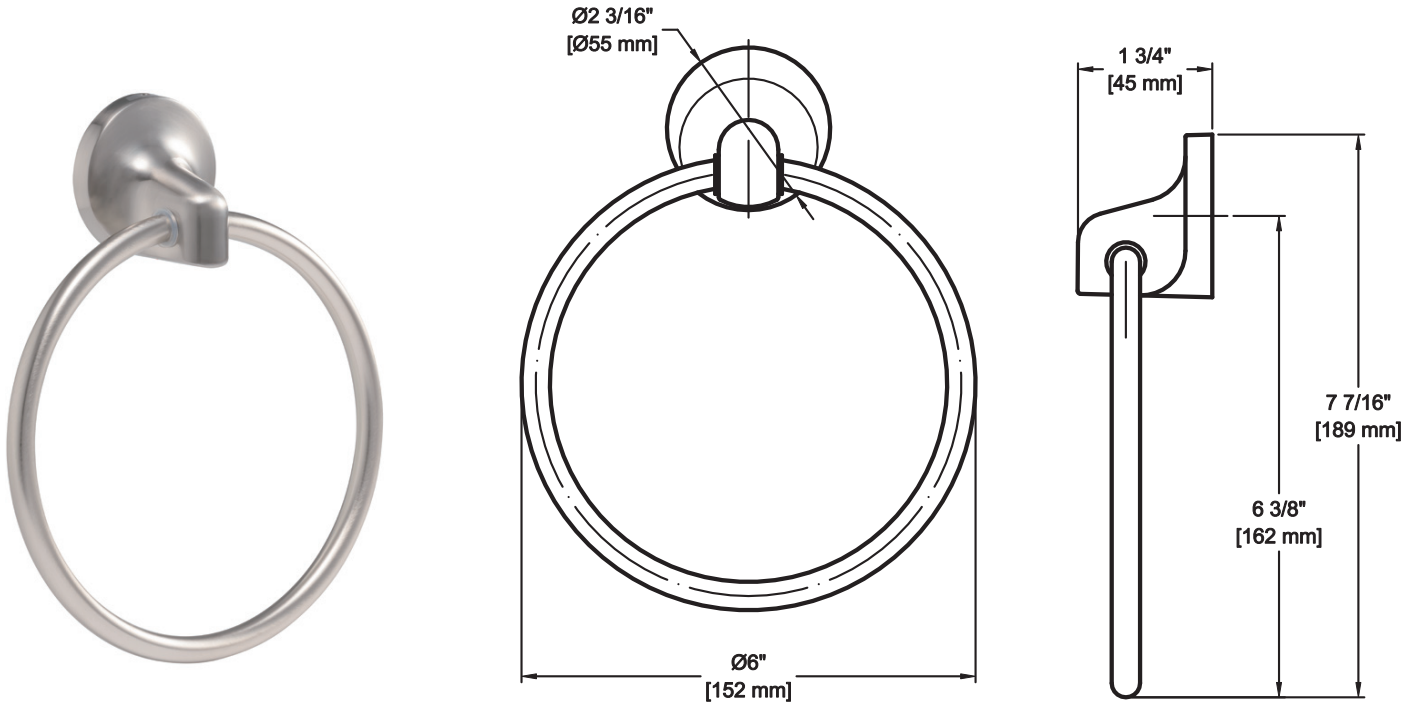

Transitional Collection

Product Specification

Single Robe Hook

Features

- Material: Zinc
- Concealed screws
- Provided with screw pack
- Available in multiple finishes
- Overall size: 2-3/16" x 1-3/4"

Model Numbers

Model Numbers

Item Code	Finish	Box Qty	Case Qty
GBA-GDSPH-PC	US26	5	50
GBA-GDSPH-SN	US15	5	50
GBA-GDSPH-MB	US19	5	50

Transitional Collection

Product Specification

Paper Holder

Features

- Material: Zinc + Steel hook
- Concealed screws
- Provided with screw pack
- Available in multiple finishes
- Overall size: 1-3/4" x 7"

Model Numbers

Item Code	Finish	Box Qty	Case Qty
GBA-GDEPH-PC	US26	5	50
GBA-GDEPH-SN	US15	5	50
GBA-GDEPH-MB	US19	5	50

Transitional Collection

Product Specification

Tower Ring

Features

- Material: Zinc + Aluminum ring
- Concealed screws
- Provided with screw pack
- Available in multiple finishes
- Overall size: 7-7/16" x 1-3/4"

Model Numbers

Item Code	Finish	Box Qty	Case Qty
GBA-GDMTR-PC	US26	25	100
GBA-GDSRH-SN	US15	25	100
GBA-GDSRH-MB	US19	25	100

Transitional Collection

Product Specification

Tower Bar Set

Features

- Material: Zinc + Aluminum bar
- Concealed screws
- Provided with screw pack
- Available in multiple finishes
- Overall size: 24-7/8" x 3-1/16"