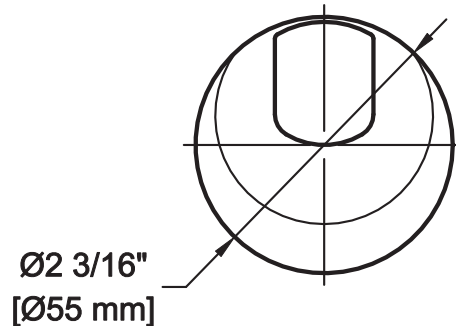

Transitional Collection

Product Specification

Single Robe Hook

Features

- Material: Zinc
- Concealed screws
- Provided with screw pack
- Available in multiple finishes
- Overall size: 2-3/16" x 1-3/4"

Model Numbers

Item Code	Finish	Box Qty	Case Qty
GBA-GDSRH-PC	US26	25	100
GBA-GDSRH-SN	US15	25	100
GBA-GDSRH-MB	US19	25	100

Transitional Collection

Product Specification

Paper Holder

Features

- Material: Zinc + Plastic Roller
- Concealed screws
- Provided with screw pack
- Available in multiple finishes
- Overall size: 9-5/8" x 2-3/16"

Model Numbers

Item Code	Finish	Box Qty	Case Qty
GBA-GDSPH-PC	US26	5	50
GBA-GDSPH-SN	US15	5	50
GBA-GDSPH-MB	US19	5	50

Transitional Collection

Product Specification

Paper Holder

Features

- Material: Zinc + Steel hook
- Concealed screws
- Provided with screw pack
- Available in multiple finishes
- Overall size: 1-3/4" x 7"

Model Numbers

Item Code	Finish	Box Qty	Case Qty
GBA-GDEPH-PC	US26	5	50
GBA-GDEPH-SN	US15	5	50
GBA-GDEPH-MB	US19	5	50

Transitional Collection

Product Specification

Tower Ring

Features

- Material: Zinc + Aluminum ring
- Concealed screws
- Provided with screw pack
- Available in multiple finishes
- Overall size: 7-7/16" x 1-3/4"