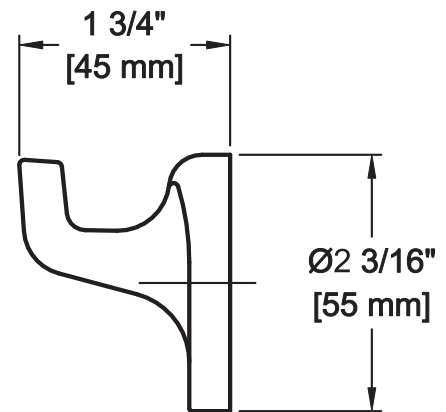

Transitional Collection

Product Specification

Single Robe Hook

Features

- Material: Zinc
- Concealed screws
- Provided with screw pack
- Available in multiple finishes
- Overall size: 2-3/16" x 1-3/4"

Model Numbers

Item Code	Finish	Box Qty	Case Qty
GBA-GDSRH-PC	US26	25	100
GBA-GDSRH-SN	US15	25	100
GBA-GDSRH-MB	US19	25	100

Transitional Collection

Product Specification

Paper Holder

Features

- Material: Zinc + Plastic Roller
- Concealed screws
- Provided with screw pack
- Available in multiple finishes
- Overall size: 9-5/8" x 2-3/16"

Model Numbers

Item Code	Finish	Box Qty	Case Qty
GBA-GDEPH-PC	US26	5	50
GBA-GDEPH-SN	US15	5	50
GBA-GDEPH-MB	US19	5	50

Transitional Collection

Product Specification

Tower Ring

Features

- Material: Zinc + Aluminum ring
- Concealed screws
- Provided with screw pack
- Available in multiple finishes
- Overall size: 7-7/16" x 1-3/4"

Model Numbers

Item Code	Finish	Box Qty	Case Qty
GBA-GDMTR-PC	US26	25	100
GBA-GDSRH-SN	US15	25	100
GBA-GDSRH-MB	US19	25	100

Transitional Collection

Product Specification

Tower Bar Set

Features

- Material: Zinc + Aluminum bar
- Concealed screws
- Provided with screw pack
- Available in multiple finishes
- Overall size: 24-7/8" x 3-1/16"