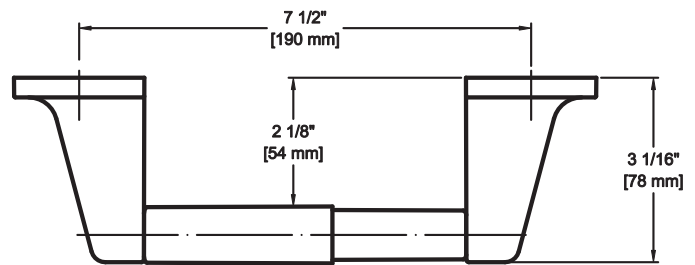

Transitional Collection

Product Specification

Single Robe Hook

Features

- Material: Zinc
- Concealed screws
- Provided with screw pack
- Available in multiple finishes
- Overall size: 2-3/16" x 1-3/4"

Model Numbers

Item Code	Finish	Box Qty	Case Qty
GBA-GDSRH-PC	US26	25	100
GBA-GDSRH-SN	US15	25	100
GBA-GDSRH-MB	US19	25	100

Transitional Collection

Product Specification

Paper Holder

Features

- Material: Zinc + Plastic Roller
- Concealed screws
- Provided with screw pack
- Available in multiple finishes
- Overall size: 9-5/8" x 2-3/16"

Model Numbers

Item Code	Finish	Box Qty	Case Qty
GBA-GDEPH-PC	US26	5	50
GBA-GDEPH-SN	US15	5	50
GBA-GDEPH-MB	US19	5	50

Transitional Collection

Product Specification

Tower Ring

Features

- Material: Zinc + Aluminum ring
- Concealed screws
- Provided with screw pack
- Available in multiple finishes
- Overall size: 7-7/16" x 1-3/4"

Model Numbers

Item Code	Finish	Box Qty	Case Qty
GBA-GDMTR-PC	US26	25	100
GBA-GDSRH-SN	US15	25	100
GBA-GDSRH-MB	US19	25	100

Transitional Collection

Product Specification

Tower Bar Set

Features

- Material: Zinc + Aluminum bar
- Concealed screws
- Provided with screw pack
- Available in multiple finishes
- Overall size: 24-7/8" x 3-1/16"