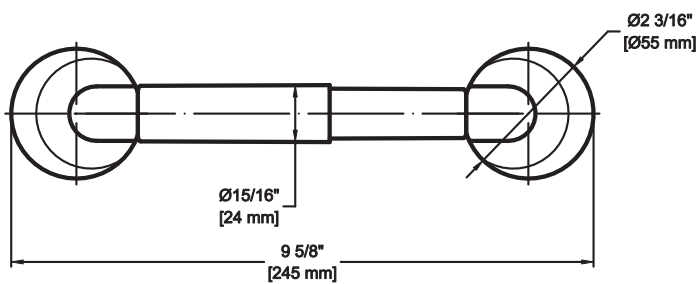

Transitional Collection

Product Specification

Single Robe Hook

Features

- Material: Zinc
- Concealed screws
- Provided with screw pack
- Available in multiple finishes
- Overall size: 2-3/16" x 1-3/4"

Model Numbers

Item Code	Finish	Box Qty	Case Qty
GBA-GDSRH-PC	US26	25	100
GBA-GDSRH-SN	US15	25	100
GBA-GDSRH-MB	US19	25	100

Transitional Collection

Product Specification

Paper Holder

Features

- Material: Zinc + Plastic Roller
- Concealed screws
- Provided with screw pack
- Available in multiple finishes
- Overall size: 9-5/8" x 2-3/16"

Model Numbers

Item Code	Finish	Box Qty	Case Qty
GBA-GDEPH-PC	US26	5	50
GBA-GDEPH-SN	US15	5	50
GBA-GDEPH-MB	US19	5	50

Transitional Collection

Product Specification

Tower Ring

Features

- Material: Zinc + Aluminum ring
- Concealed screws
- Provided with screw pack
- Available in multiple finishes
- Overall size: 7-7/16" x 1-3/4"

Model Numbers

Item Code	Finish	Box Qty	Case Qty
GBA-GDMTR-PC	US26	25	100
GBA-GDSRH-SN	US15	25	100
GBA-GDSRH-MB	US19	25	100

Transitional Collection

Product Specification

Tower Bar Set

Features

- Material: Zinc + Aluminum bar
- Concealed screws
- Provided with screw pack
- Available in multiple finishes
- Overall size: 24-7/8" x 3-1/16"