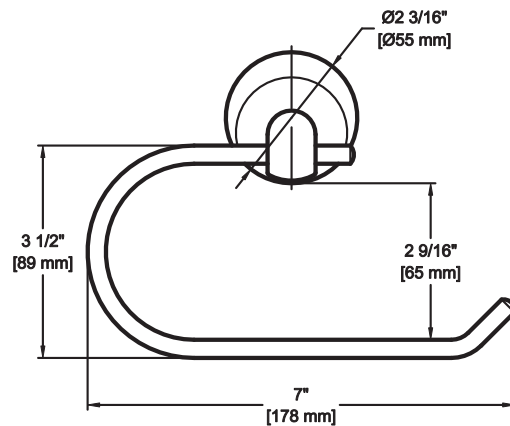

Item Code	Finish	Box Qty	Case Qty
GBA-GDSRH-PC	US26	25	100
GBA-GDSRH-SN	US15	25	100
GBA-GDSRH-MB	US19	25	100

Transitional Collection

Product Specification

Paper Holder

Features

- Material: Zinc + Plastic Roller
- Concealed screws
- Provided with screw pack
- Available in multiple finishes
- Overall size: 9-5/8" x 2-3/16"

Model Numbers

Item Code	Finish	Box Qty	Case Qty
GBA-GDSPH-PC	US26	5	50
GBA-GDSPH-SN	US15	5	50
GBA-GDSPH-MB	US19	5	50

Transitional Collection

Product Specification

Paper Holder

Features

- Material: Zinc + Steel hook
- Concealed screws
- Provided with screw pack
- Available in multiple finishes
- Overall size: 1-3/4" x 7"

Model Numbers

Item Code	Finish	Box Qty	Case Qty
GBA-GDEPH-PC	US26	5	50
GBA-GDEPH-SN	US15	5	50
GBA-GDEPH-MB	US19	5	50

Transitional Collection

Product Specification

Tower Ring

Features

- Material: Zinc + Aluminum ring
- Concealed screws
- Provided with screw pack
- Available in multiple finishes
- Overall size: 7-7/16" x 1-3/4"

Model Numbers

Item Code	Finish	Box Qty	Case Qty
GBA-GDMTR-PC	US26	25	100
GBA-GDSRH-SN	US15	25	100
GBA-GDSRH-MB	US19	25	100

Transitional Collection

Product Specification

Tower Bar Set

Features

- Material: Zinc + Aluminum bar
- Concealed screws
- Provided with screw pack
- Available in multiple finishes
- Overall size: 24-7/8" x 3-1/16"