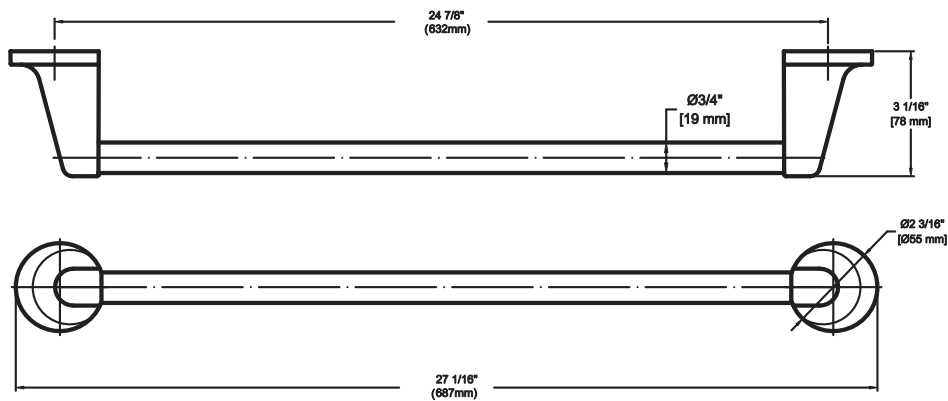

Transitional Collection

Product Specification

Single Robe Hook

Features

- Material: Zinc
- Concealed screws
- Provided with screw pack
- Available in multiple finishes
- Overall size: 2-3/16" x 1-3/4"

Model Numbers

Model Numbers

Item Code	Finish	Box Qty	Case Qty
GBA-GDSPH-PC	US26	5	50
GBA-GDSPH-SN	US15	5	50
GBA-GDSPH-MB	US19	5	50

Transitional Collection

Product Specification

Paper Holder

Features

- Material: Zinc + Steel hook
- Concealed screws
- Provided with screw pack
- Available in multiple finishes
- Overall size: 1-3/4" x 7"

Model Numbers

Item Code	Finish	Box Qty	Case Qty
GBA-GDEPH-PC	US26	5	50
GBA-GDEPH-SN	US15	5	50
GBA-GDEPH-MB	US19	5	50

Transitional Collection

Product Specification

Tower Ring

Features

- Material: Zinc + Aluminum ring
- Concealed screws
- Provided with screw pack
- Available in multiple finishes
- Overall size: 7-7/16" x 1-3/4"

Model Numbers

Item Code	Finish	Box Qty	Case Qty
GBA-GDMTR-PC	US26	25	100
GBA-GDSRH-SN	US15	25	100
GBA-GDSRH-MB	US19	25	100

Transitional Collection

Product Specification

Tower Bar Set

Features

- Material: Zinc + Aluminum bar
- Concealed screws
- Provided with screw pack
- Available in multiple finishes
- Overall size: 24-7/8" x 3-1/16"