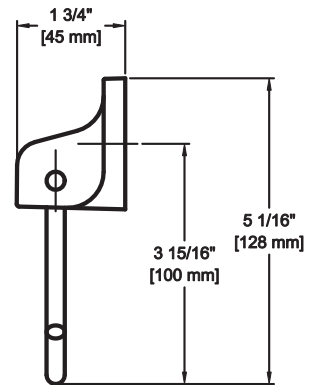

Item Code	Finish	Box Qty	Case Qty
GBA-GDSRH-PC	US26	25	100
GBA-GDSRH-SN	US15	25	100
GBA-GDSRH-MB	US19	25	100

Transitional Collection

Product Specification

Paper Holder

Features

- Material: Zinc + Plastic Roller
- Concealed screws
- Provided with screw pack
- Available in multiple finishes
- Overall size: 9-5/8" x 2-3/16"

Model Numbers

Item Code	Finish	Box Qty	Case Qty
GBA-GDSPH-PC	US26	5	50
GBA-GDSPH-SN	US15	5	50
GBA-GDSPH-MB	US19	5	50

Transitional Collection

Product Specification

Paper Holder

Features

- Material: Zinc + Steel hook
- Concealed screws
- Provided with screw pack
- Available in multiple finishes
- Overall size: 1-3/4" x 7"

Model Numbers

Item Code	Finish	Box Qty	Case Qty
GBA-GDEPH-PC	US26	5	50
GBA-GDEPH-SN	US15	5	50
GBA-GDEPH-MB	US19	5	50

Transitional Collection

Product Specification

Tower Ring

Features

- Material: Zinc + Aluminum ring
- Concealed screws
- Provided with screw pack
- Available in multiple finishes
- Overall size: 7-7/16" x 1-3/4"

Model Numbers

Item Code	Finish	Box Qty	Case Qty
GBA-GDMTR-PC	US26	25	100
GBA-GDSRH-SN	US15	25	100
GBA-GDSRH-MB	US19	25	100

Transitional Collection

Product Specification

Tower Bar Set

Features

- Material: Zinc + Aluminum bar
- Concealed screws
- Provided with screw pack
- Available in multiple finishes
- Overall size: 24-7/8" x 3-1/16"