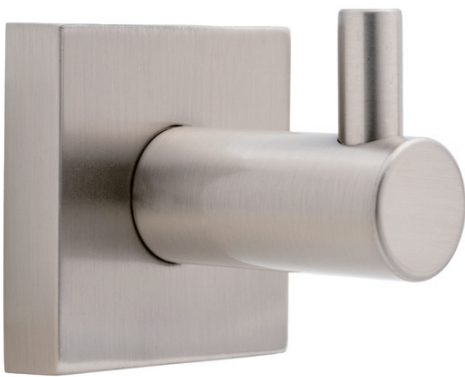

## Single Robe Hook

## Features

- Material: Zinc
- Concealed screws
- Provided with screw pack
- Available in multiple finishes
- Overall size: 2-5/16" x 2-7/16"