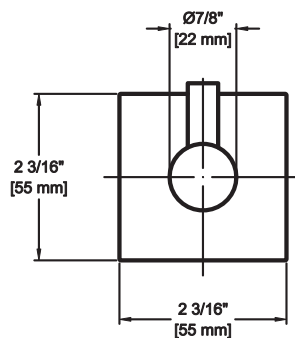

## Features

- Material: Zinc
- Concealed screws
- Provided with screw pack
- Available in multiple finishes
- Overall size: 2-5/16" x 2-7/16"