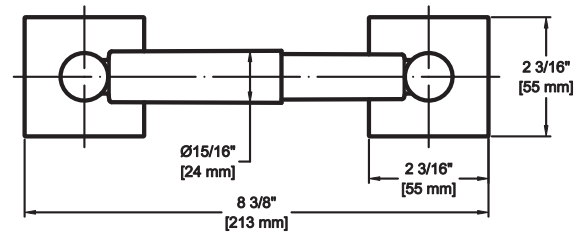

Modern Collection

Product Specification

Paper Holder

Features

- Material: Zinc + Plastic roller
- Concealed screws
- Provided with screw pack
- Available in multiple finishes
- Overall size: 8-3/8" x 2-13/16"

Model Numbers

Item Code	Finish	Box Qty	Case Qty
GBA-EMSPH-MB	US19	5	50
GBA-EMSPH-PC	US26	5	50
GBA-EMSPH-SN	US15	5	50