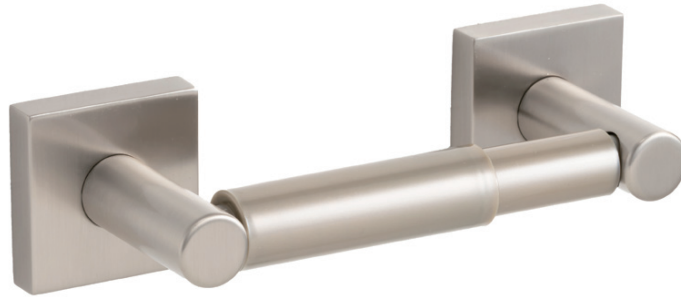

Modern Collection

Product Specification

Paper Holder

Features

- Material: Zinc + Plastic roller
- Concealed screws
- Provided with screw pack
- Available in multiple finishes
- Overall size: 8-3/8" x 2-13/16"

Model Numbers

Item Code	Finish	Box Qty	Case Qty
GBA-EMSPH-MB	US19	5	50
GBA-EMSPH-PC	US26	5	50
GBA-EMSPH-SN	US15	5	50