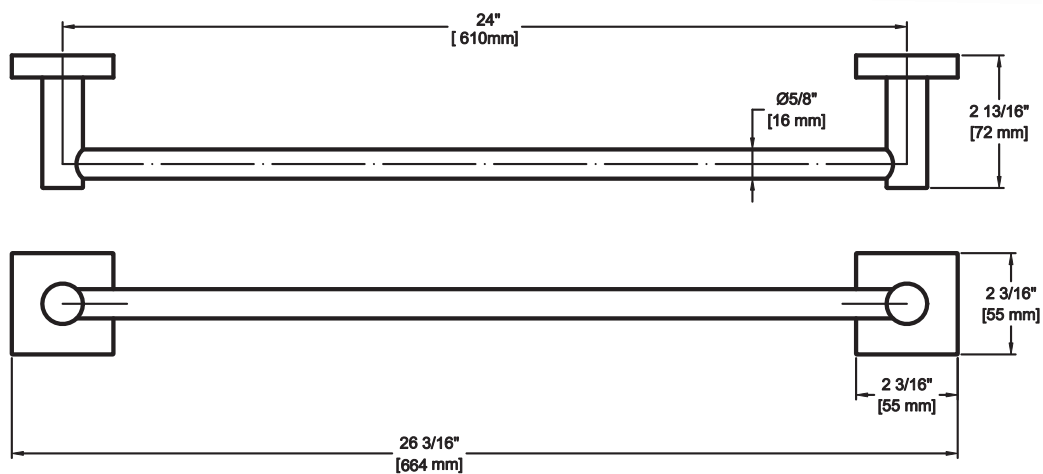

## Features

- Material: Zinc + Steel hook
- Concealed screws
- Provided with screw pack
- Available in multiple finishes
- Overall size: 2-13/16" x 5-7/8"

## Features

- Material: Zinc + Aluminum ring
- Concealed screws
- Provided with screw pack
- Available in multiple finishes
- Overall size: 6-7/8" x 2-7/16"

## Features

- Material: Zinc + Aluminum bar
- Concealed screws
- Provided with screw pack
- Available in multiple finishes
- Overall size: 24" x 2-13/16"