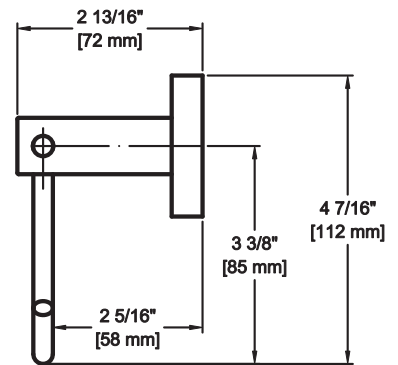

## Features

- Material: Zinc + Plastic roller
- Concealed screws
- Provided with screw pack
- Available in multiple finishes
- Overall size: 8-3/8" x 2-13/16"

## Features

- Material: Zinc + Steel hook
- Concealed screws
- Provided with screw pack
- Available in multiple finishes
- Overall size: 2-13/16" x 5-7/8"