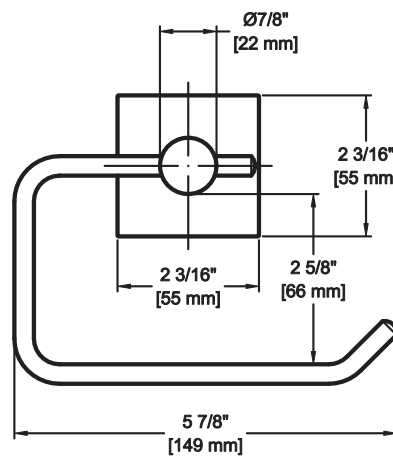

## Features

- Material: Zinc + Plastic roller
- Concealed screws
- Provided with screw pack
- Available in multiple finishes
- Overall size: 8-3/8" x 2-13/16"

## Features

- Material: Zinc + Steel hook
- Concealed screws
- Provided with screw pack
- Available in multiple finishes
- Overall size: 2-13/16" x 5-7/8"