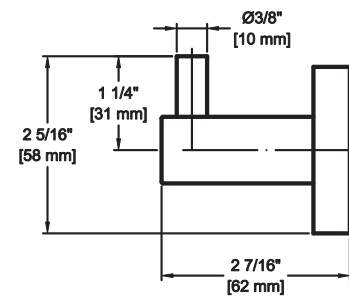

## Features

- Material: Zinc
- Concealed screws
- Provided with screw pack
- Available in multiple finishes
- Overall size: 2-5/16" x 2-7/16"