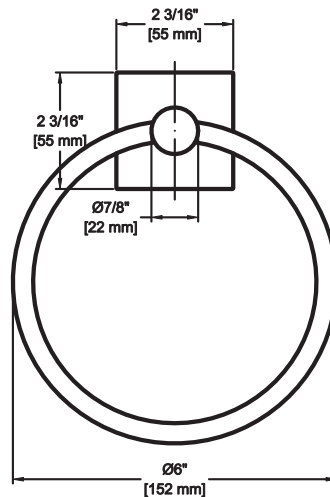

Modern Collection

Product Specification

Towel Ring

Features

- Material: Zinc + Aluminum ring
- Concealed screws
- Provided with screw pack
- Available in multiple finishes
- Overall size: 6-7/8" x 2-7/16"

Model Numbers

Item Code	Finish	Box Qty	Case Qty
GBA-EMCTR-MB	US19	5	50
GBA-EMCTR-PC	US26	5	50
GBA-EMCTR-SN	US15	5	50