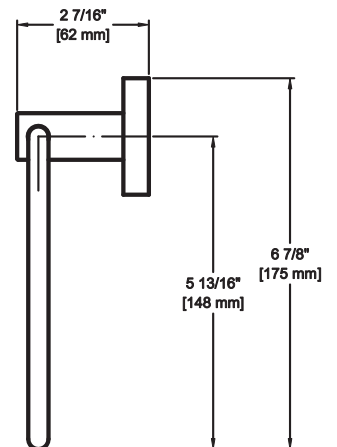

## Features

- Material: Zinc + Steel hook
- Concealed screws
- Provided with screw pack
- Available in multiple finishes
- Overall size: 2-13/16" x 5-7/8"

## Features

- Material: Zinc + Aluminum ring
- Concealed screws
- Provided with screw pack
- Available in multiple finishes
- Overall size: 6-7/8" x 2-7/16"