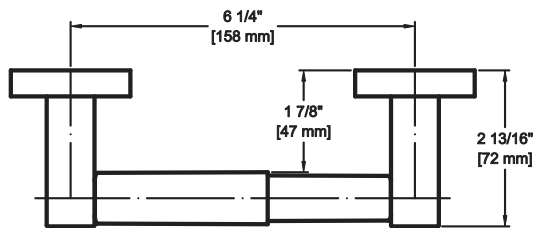

Modern Collection

Product Specification

Paper Holder

Features

- Material: Zinc + Plastic roller
- Concealed screws
- Provided with screw pack
- Available in multiple finishes
- Overall size: 8-3/8" x 2-13/16"

Model Numbers

Item Code	Finish	Box Qty	Case Qty
GBA-EMSPH-MB	US19	5	50
GBA-EMSPH-PC	US26	5	50
GBA-EMSPH-SN	US15	5	50