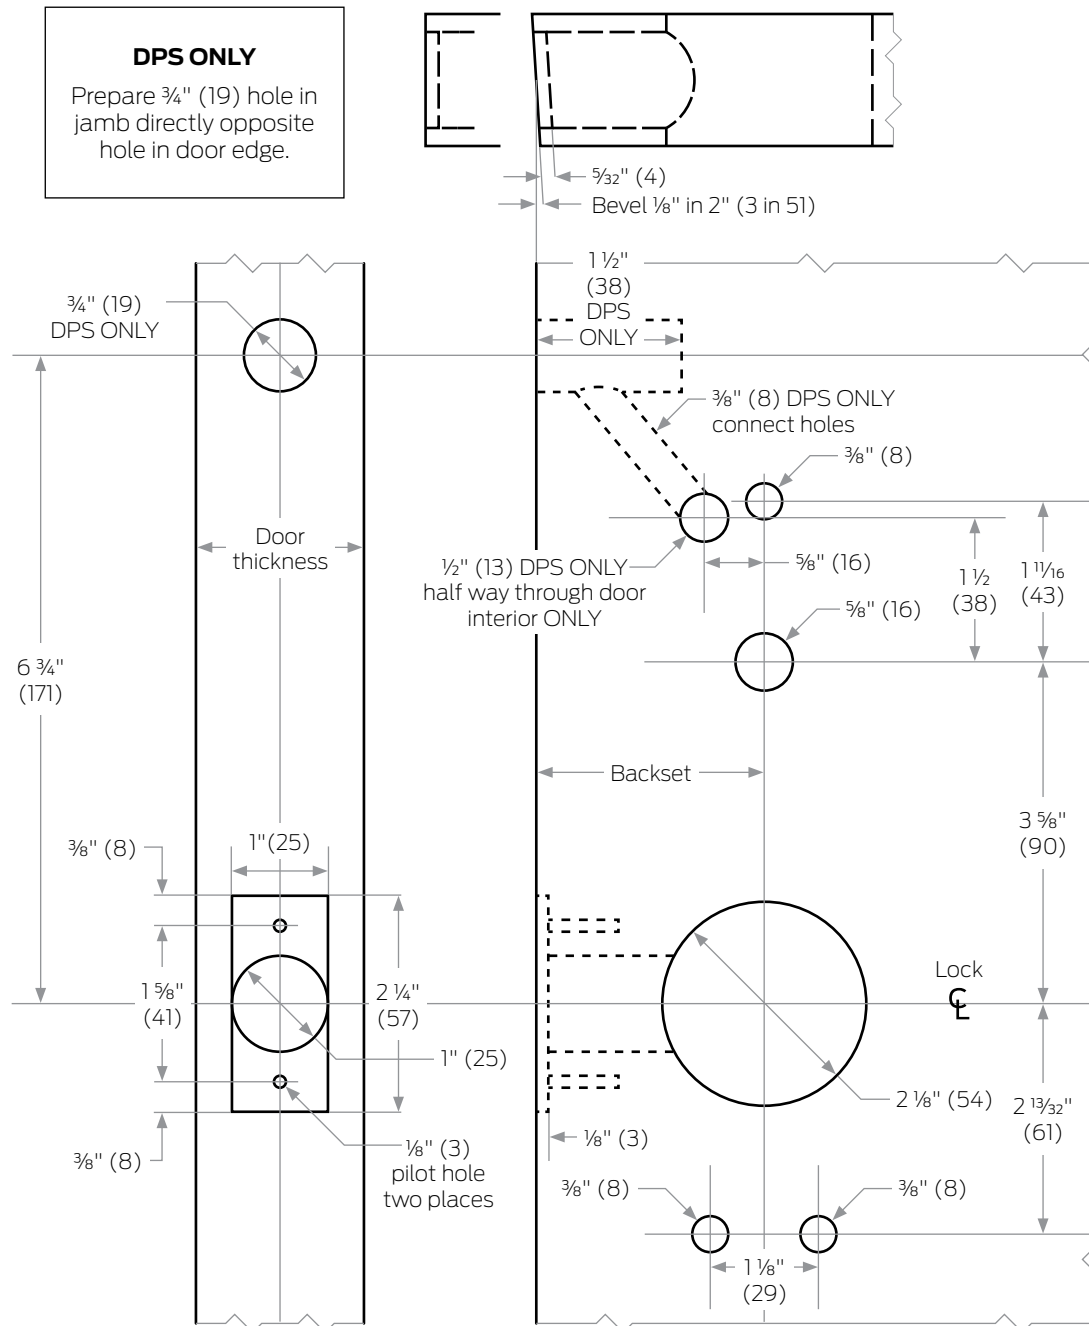

## Models XE360-T

- Door Type:** Wood or Composite, Flat or Beveled
- Door Thickness:** 1 3/4" (44 mm)
- Faceplate:** Square Corner, 1" (25 mm) wide
- Backsets:** 2 3/4" (70 mm), 2 3/8" (60 mm)

Dimensions shown in parentheses ( ) are in millimeters.  
Drawing not to scale.

Door preparation template