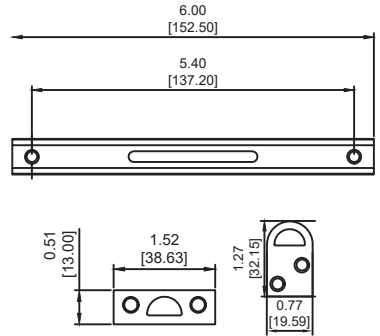

Surface Bolt

Product Specification

Surface Bolt

Features

- Material: Brass and Steel
- Surface screws application
- Provided with components pack
- Available in multiple finishes
- Overall size: 6" x 0.46"

Model Numbers

Item Code	Finish	Box Qty	Case Qty
GBH-SB6-PC	US26	50	100
GBH-SB6-SN	US15	50	100
GBH-SB6-MB	US19	50	100